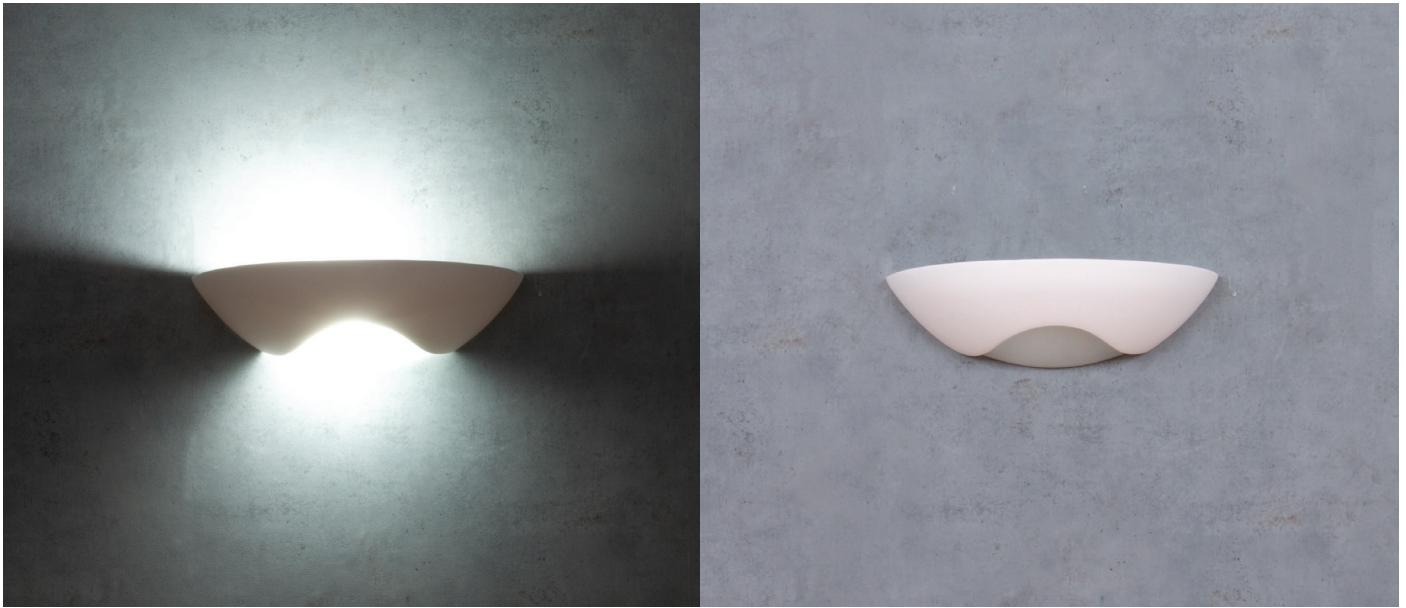

BF-8259

Ceramic Wall Uplight

Description

Raw ceramic wall light. Ceramic areas can be painted with any water based paint. Made in Italy. Raw Ceramic.

Specification Features

Input Voltage: 240V AC
Power (W): 60W
Lifespan (hrs): 50,000hrs

Requires 1xE27 Lamp

Diagrams / Additional

Item No.	Variant	Colour
BF-8259	11118	Raw Ceramic