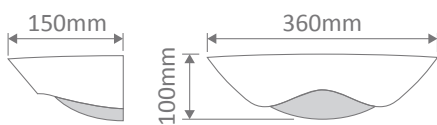

Diagrams / Additional

Item No.	Variant	Colour
BF-8259	11118	Raw Ceramic