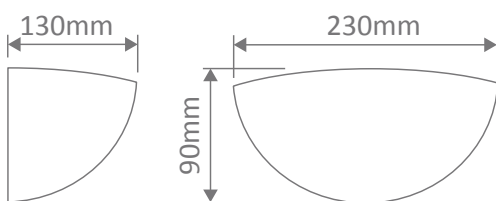

BF-7310

Ceramic Wall Uplight

Description

Raw ceramic wall light. Ceramic areas can be painted with any water based paint. Made in Italy. Raw Ceramic.

Specification Features

Input Voltage: 240V AC

Power (W): 60W

Lifespan (hrs): 50,000hrs

Requires 1xE27 Lamp

Diagrams / Additional

| Item No. | Variant | Colour |
|----------|---------|-------------|
| BF-7310 | 11040 | Raw Ceramic |