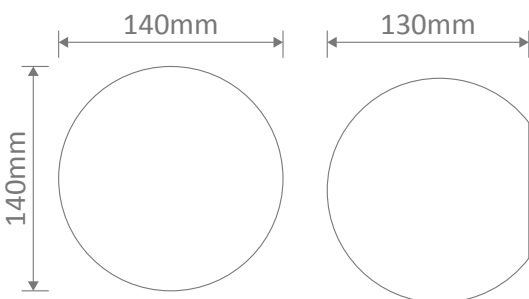

Input Voltage: 240VAC
 Power (W): 60W
 Lifespan (hrs): 50,000hrs
Requires 1 x G9 Lamp

Diagrams / Additional

Item No.	Variant	Colour
BF-2350	11080	Raw Ceramic

Replacement Globe

KEY-G9-TRIO 65126