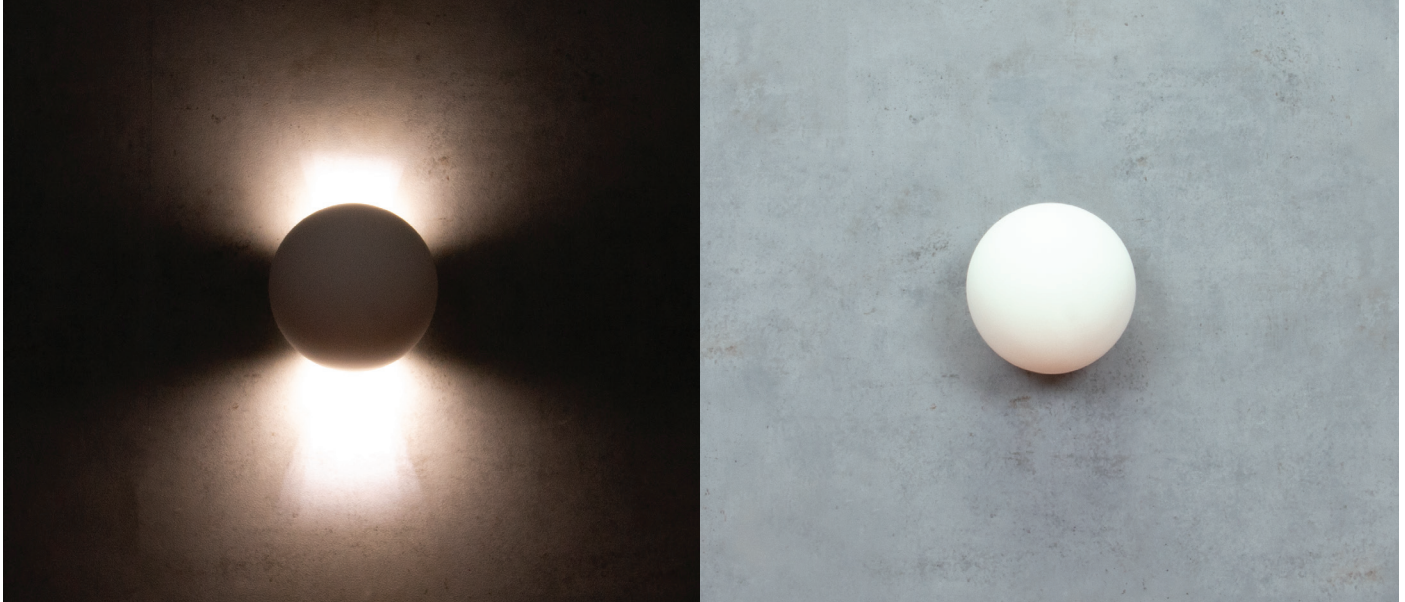

BF-2350 Ceramic Wall Uplight

Description

Raw ceramic modern uplight wall light. Ceramic areas can be painted with any water based paint. Made in Italy. Raw Ceramic Requires : 1 x G9 lamp

Specification Features

Input Voltage: 240VAC
 Power (W): 60W
 Lifespan (hrs): 50,000hrs
Requires 1 x G9 Lamp

Diagrams / Additional

Item No.	Variant	Colour
BF-2350	11080	Raw Ceramic

Replacement Globe

KEY-G9-TRIO 65126