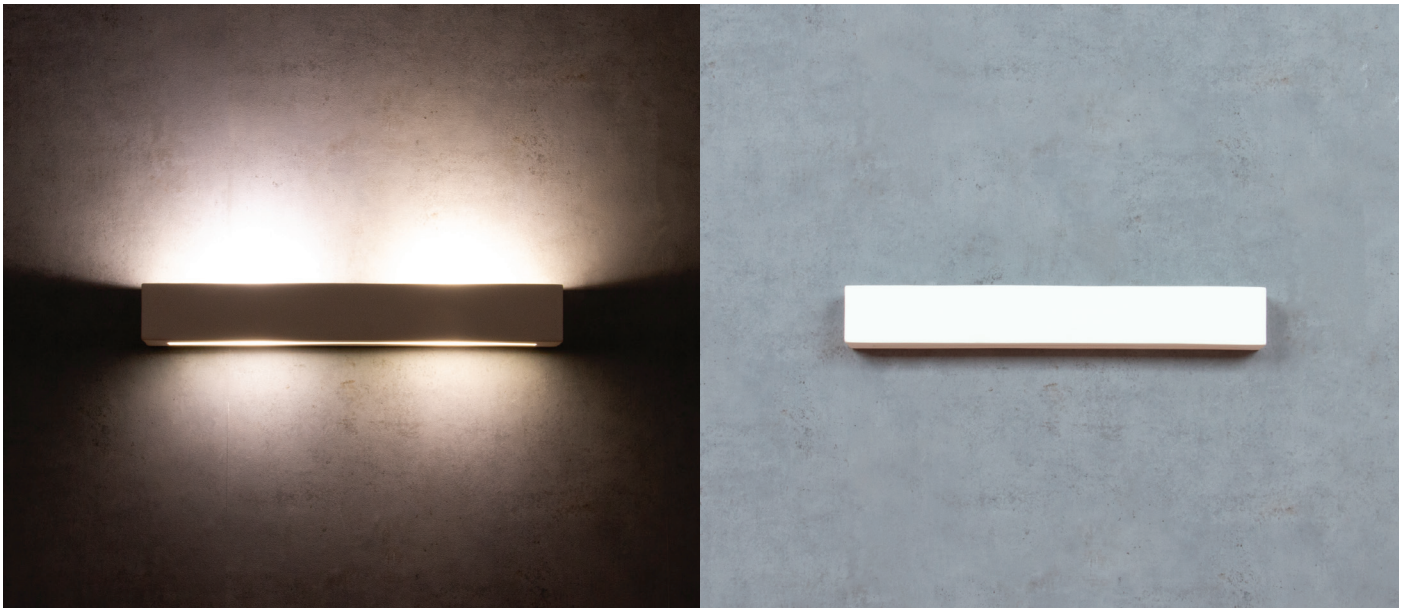

BF-2020 Ceramic Wall Uplight

Description

Raw ceramic modern uplight wall light. Ceramic areas can be painted with any water based paint. Made in Italy. Raw Ceramic Requires : 2 x G9 lamp.

Specification Features

Input Voltage: 240V AC
Power (W): 60W
Lifespan (hrs): 50,000hrs

Requires 2 x G9 Lamp

Diagrams / Additional

Item No.	Variant	Colour
BF-2020	11077	Raw Ceramic

Replacement Globe

KEY-G9-TRIO 65126