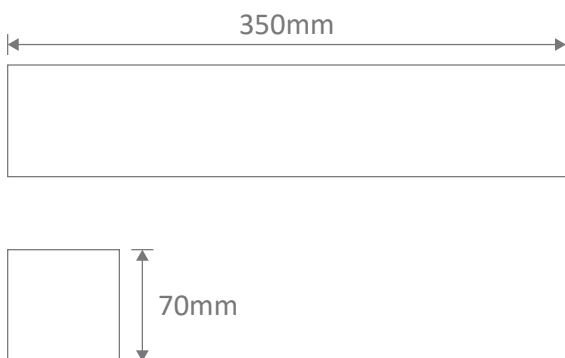

BF-2019 Ceramic Wall Uplight

Description

Raw ceramic modern uplight wall light. Ceramic areas can be painted with any water based paint. Made in Italy. Raw Ceramic Requires : 2 x G9 lamp.

Specification Features

Input Voltage: 240V AC
 Power (W): 60W
 Lifespan (hrs): 50,000hrs
Requires 2 x G9 Lamp

Diagrams / Additional

Item No.	Variant	Colour
BF-2019	11076	Raw Ceramic

Replacement Globe

KEY-G9-TRIO 65126