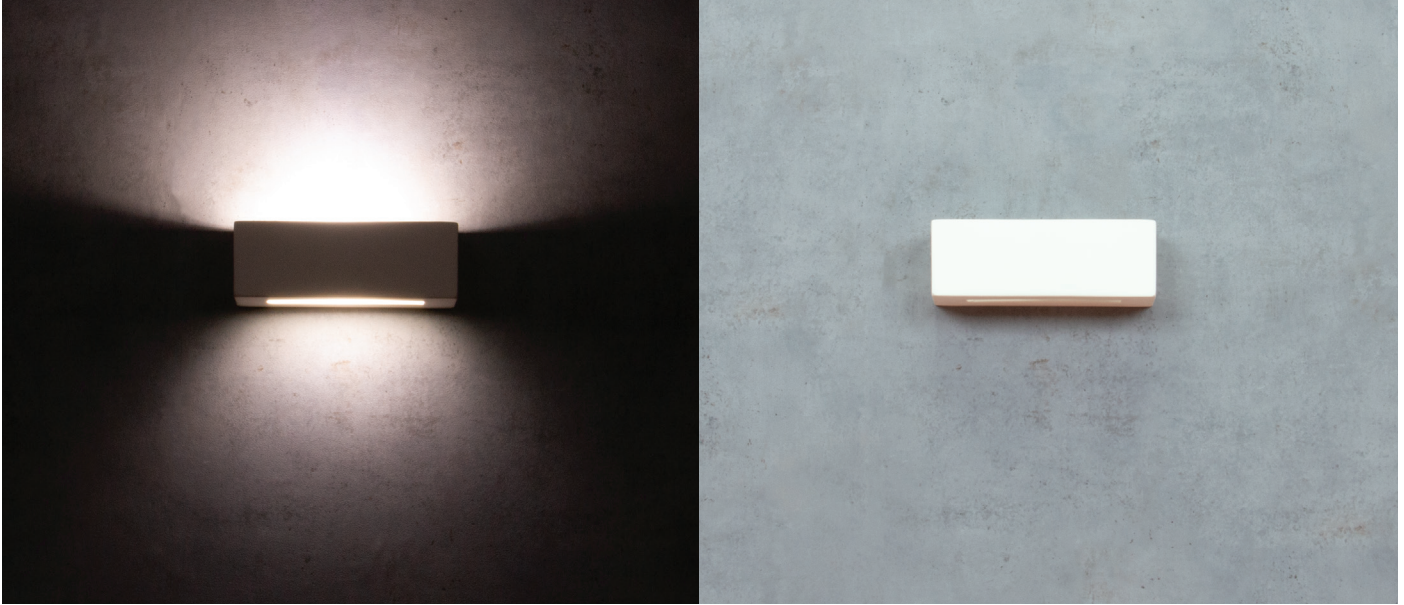

BF-2018 Ceramic Wall Uplight

Description

Raw ceramic modern uplight wall light. Ceramic areas can be painted with any water based paint. Made in Italy. Raw Ceramic Requires : 1 x G9 lamp

Specification Features

Input Voltage: 240V AC
 Power (W): 60W
 Lifespan (hrs): 50,000hrs
Requires G9 Lamp

Diagrams / Additional

Item No.	Variant	Colour
BF-2018	11075	Raw Ceramic

Replacement Globe

KEY-G9-TRIO 65126