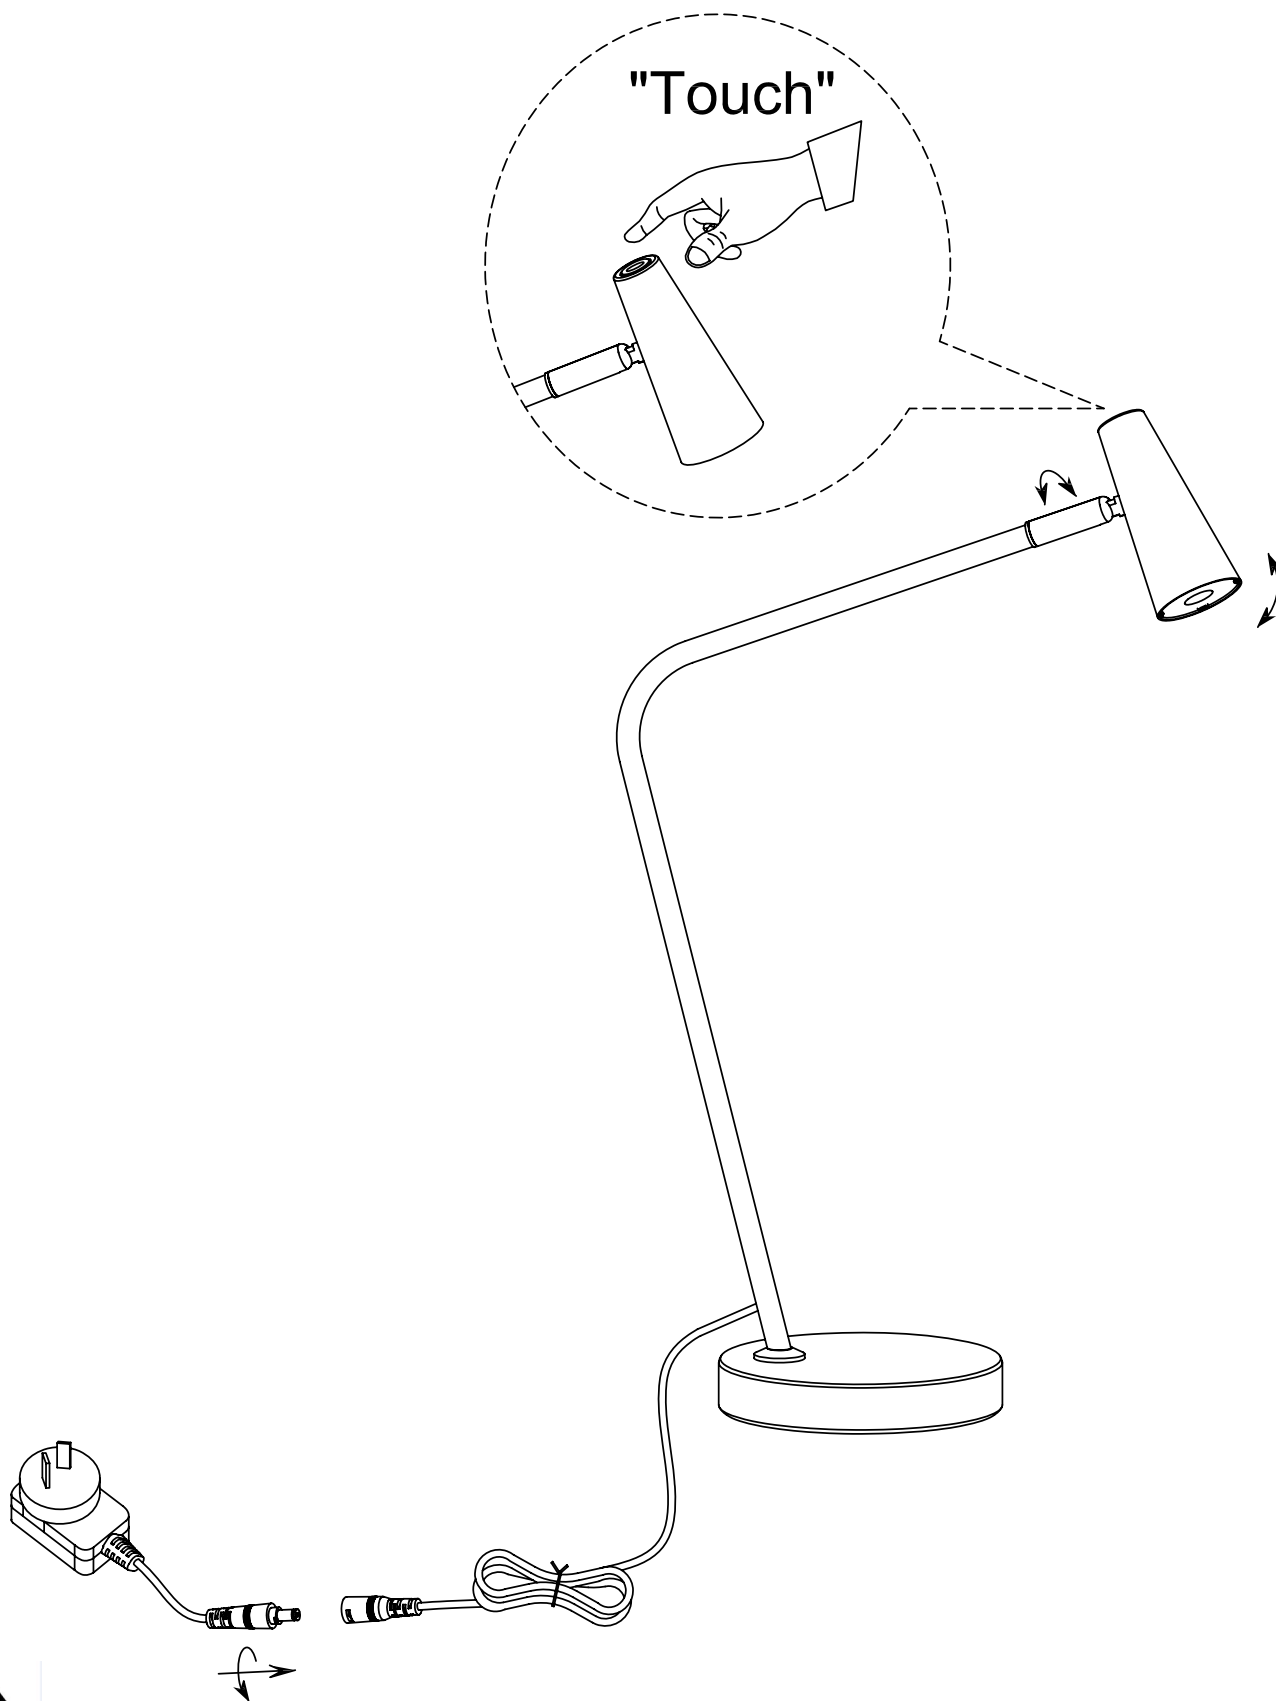

ITEM NO.: BEXLEY TL

Telbix. 240V ~ 50Hz Led 3W 3000K

- Disclaimer:
-  Tools not included
 -  Shade ring attached on lamp holder
 -  Globe(s) not included