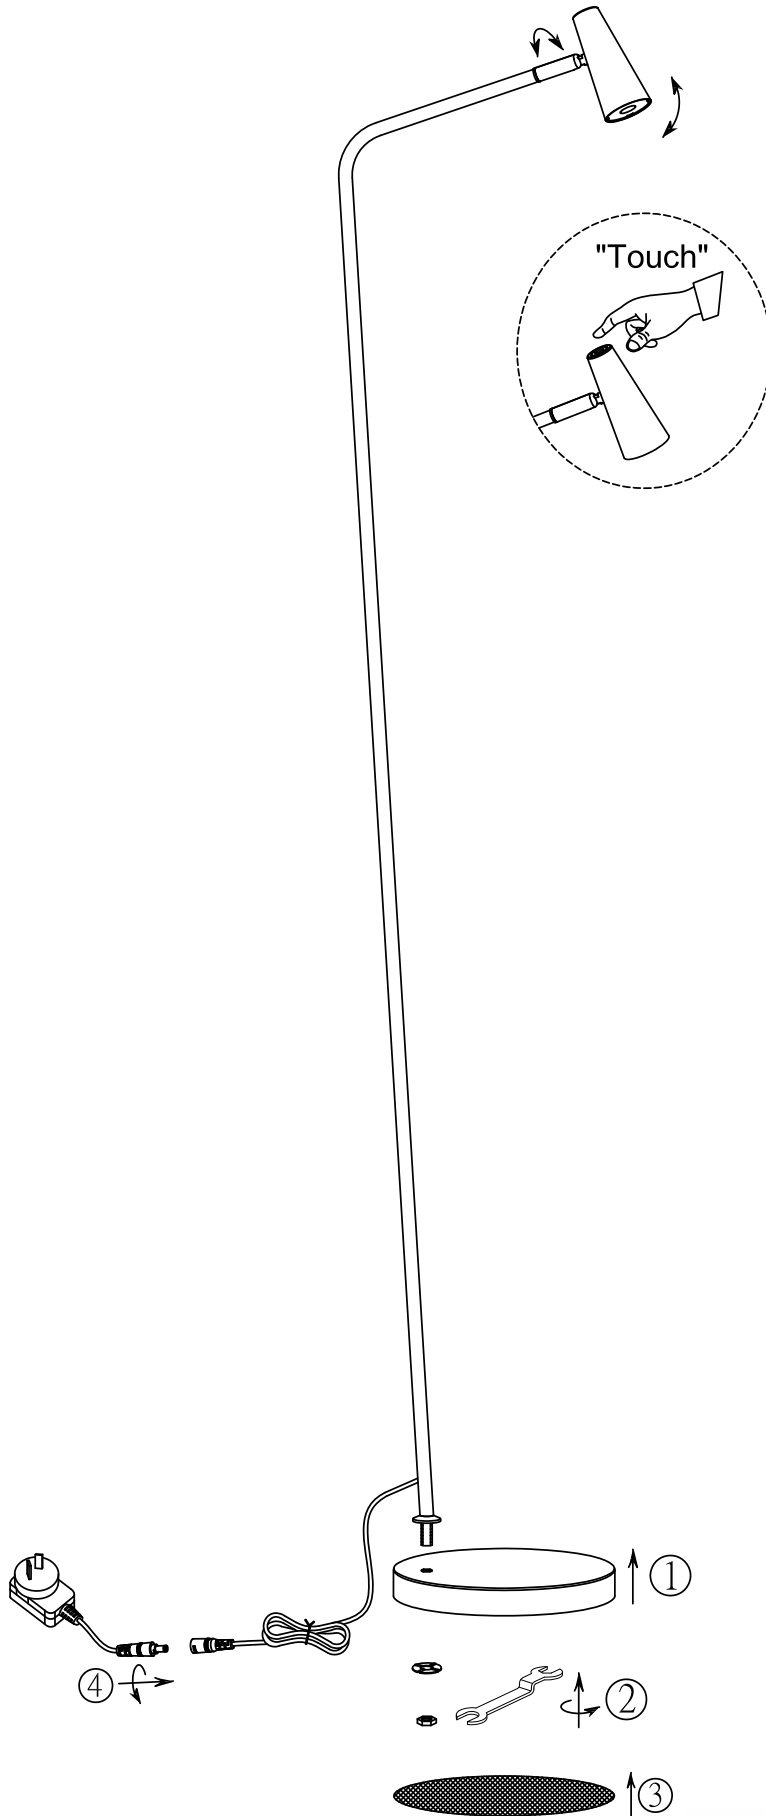

ITEM NO.: BEXLEY FL

Telbix. 240V ~ 50Hz Led 3W 3000K

- Disclaimer:
-  Tools not included
 -  Shade ring attached on lamp holder
 -  Globe(s) not included