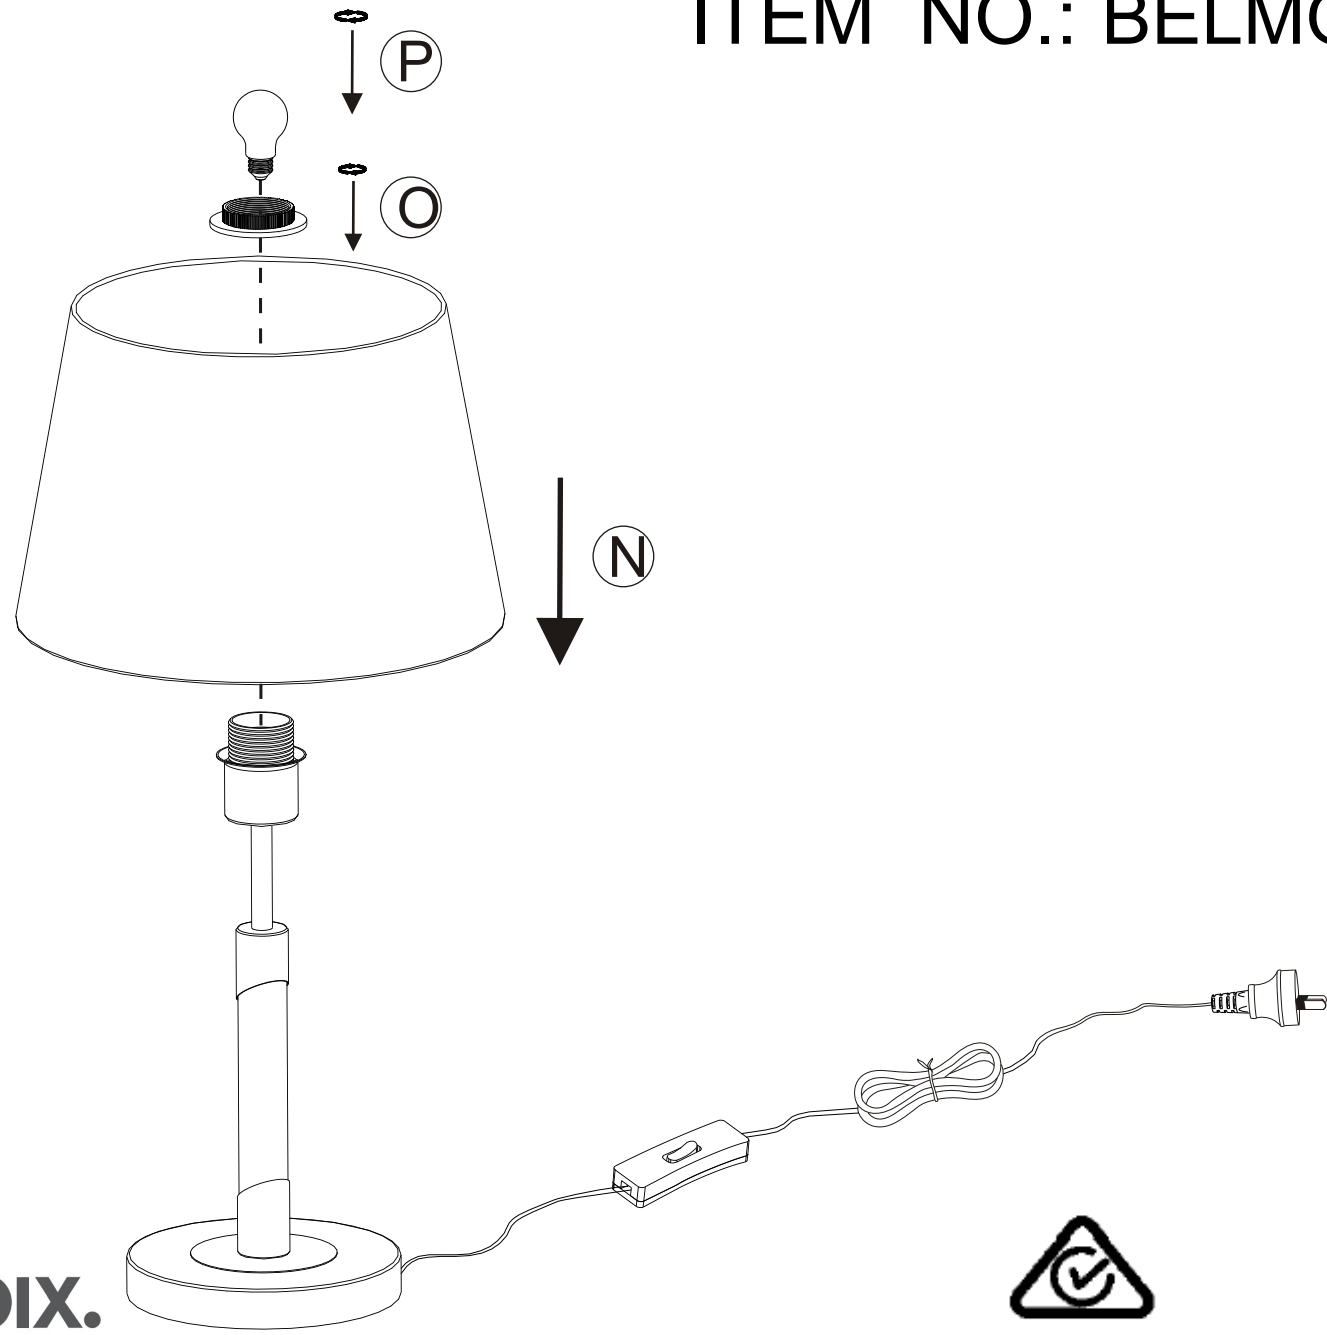

ITEM NO.: BELMORE TL

Telbix.

- Disclaimer:
-  Tools not included
 -  Shade ring attached on lamp holder
 -  Globe(s) not included

240V~50Hz E27 Max.25W

NOTE: GLOBE NOT INCLUDED