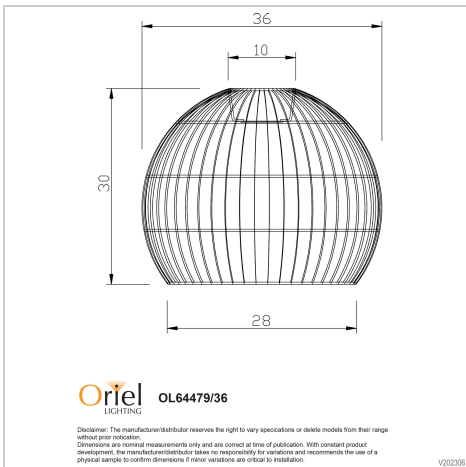

Shade Fitting Type	43mm Top Shade Fitting
Supplier Code	OL64479/36
UPI	9324879218368
Accessories - Required	Shade only – needs a Suspension
Electrician To Install	DIY shade – installed on existing cord set or fitting
DIY	A Competant Handy Person can DIY
Warranty / Guarantee	12 Month Replacement Guarantee

Images

Unless stated, fittings do not include globes (bulbs). No representations are made as to the suitability of this product for your application. All fixed lights (other than DIY lights) should be installed by a licensed electrical contractor. Due to continuing product development, some specifications may change over time. Refer to our detailed Terms and Conditions, online at: www.oriel-lighting.com.au | Details and specifications are current at the time of printing, and with constant product development, subject to change.

(c) Oriel Lighting

quality lighting at affordable prices | specifications subject to change without notice - check the website for the latest information | www.oriel-lighting.com.au