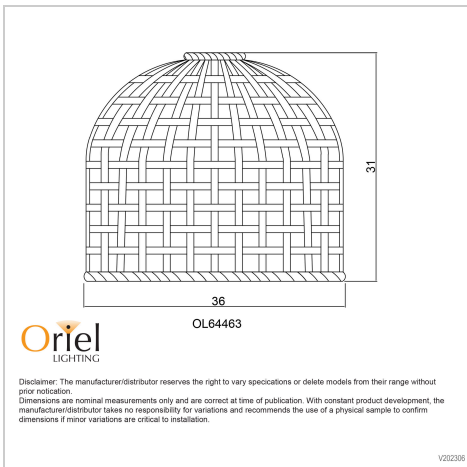

Supplier Code	OL64463
UPI	9324879218290
In The Box	1 x Shade
Accessories - Required	Shade only – needs a Suspension
Electrician To Install	DIY shade – installed on existing cord set or fitting
DIY	A Competent Handy Person can DIY
Warranty / Guarantee	12 Month Replacement Guarantee

Images

Unless stated, fittings do not include globes (bulbs). No representations are made as to the suitability of this product for your application. All fixed lights (other than DIY lights) should be installed by a licensed electrical contractor. Due to continuing product development, some specifications may change over time. Refer to our detailed Terms and Conditions, online at: www.oriel-lighting.com.au | Details and specifications are current at the time of printing, and with constant product development, subject to change.

(c) Oriel Lighting

quality lighting at affordable prices | specifications subject to change without notice - check the website for the latest information | www.oriel-lighting.com.au