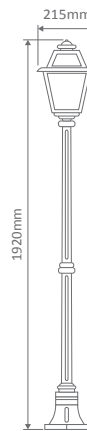

AVIGNON-1P-1.9M

Diagrams / Additional