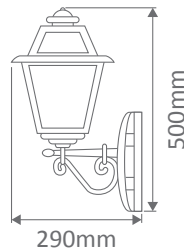

AVIGNON-WB-S-UP

Diagrams / Additional

Order Code:	Colour	Globe
15194	Beige	1xB22
15195	Black	1xB22
15196	Burgundy	1xB22
15197	Green	1xB22
15199	White	1xB22