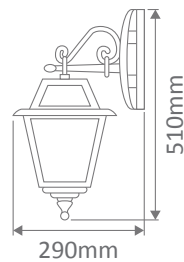

- Wall Bracket
- Pillar Mount
- Post Top
- Pendant
- Single Head on Post (1.25m, 1.9m, 2.26m)
- Twin Head on Post (1.4m, 2.05m, 2.4m)
- Triple Head on Post (2.4m)

Specification Features

Input Voltage:	240V
IP rating (IP):	43
Requires:	Lamp

AVIGNON-WB-S-UP

Diagrams / Additional

Order Code:	Colour	Globe
15194	Beige	1xB22
15195	Black	1xB22
15196	Burgundy	1xB22
15197	Green	1xB22
15199	White	1xB22

AVIGNON-WB-S-DN

Diagrams / Additional

Order Code:	Colour	Globe
15200	Beige	1xB22
15201	Black	1xB22
15202	Burgundy	1xB22
15203	Green	1xB22
15205	White	1xB22