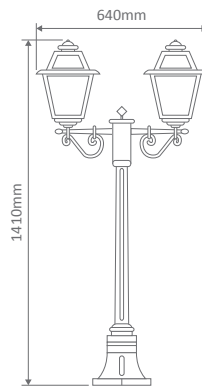

- Wall Bracket
- Pillar Mount
- Post Top
- Pendant
- Single Head on Post (1.25m, 1.9m, 2.26m)
- Twin Head on Post (1.4m, 2.05m, 2.4m)
- Triple Head on Post (2.4m)

Specification Features

Input Voltage:	240V
IP rating (IP):	43
Requires:	Lamp

AVIGNON-PILLAR

Diagrams / Additional

Order Code:	Colour	Globe
15206	Beige	1xB22
15207	Black	1xB22
15208	Burgundy	1xB22
15209	Green	1xB22
15211	White	1xB22

Avignon Multiple Application Exterior Light

AVIGNON-PTOP

AVIGNON-1P-1.25M

Diagrams / Additional

Order Code:	Colour	Globe
15212		1xB22
15213		1xB22
15214		1xB22
15215		1xB22
15217		1xB22

Avignon Multiple Application Exterior Light

AVIGNON-2P-1.4M

Diagrams / Additional

Order Code:	Colour	Globe
15218		2xB22
15219		2xB22
15220		2xB22
15221		2xB22
15223		2xB22

AVIGNON-1P-1.9M

Diagrams / Additional

Order Code:	Colour	Globe
15224		1xB22
15225		1xB22
15226		1xB22
15227		1xB22
15229		1xB22