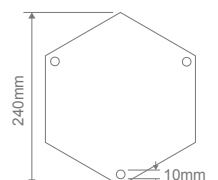

Order Code:	Colour	Globe
15230		2xB22
15231		2xB22
15232		2xB22
15233		2xB22
15235		2xB22