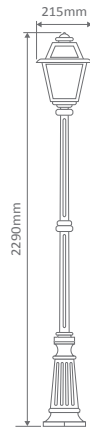

- Wall Bracket
- Pillar Mount
- Post Top
- Pendant
- Single Head on Post (1.25m, 1.9m, 2.26m)
- Twin Head on Post (1.4m, 2.05m, 2.4m)
- Triple Head on Post (2.4m)

Specification Features

Input Voltage:	240V
IP rating (IP):	43
Requires:	Lamp

AVIGNON-WB-S-UP

Diagrams / Additional

Order Code:	Colour	Globe
15194	Beige	1xB22
15195	Black	1xB22
15196	Burgundy	1xB22
15197	Green	1xB22
15199	White	1xB22

AVIGNON-WB-S-DN

Diagrams / Additional

Order Code:	Colour	Globe
15200	Beige	1xB22
15201	Black	1xB22
15202	Burgundy	1xB22
15203	Green	1xB22
15205	White	1xB22

Order Code:	Colour	Globe
15218		2xB22
15219		2xB22
15220		2xB22
15221		2xB22
15223		2xB22

AVIGNON-1P-1.9M

Diagrams / Additional

Order Code:	Colour	Globe
15224		1xB22
15225		1xB22
15226		1xB22
15227		1xB22
15229		1xB22

AVIGNON-2P-2.05M

Diagrams / Additional

Order Code:	Colour	Globe
15230		2xB22
15231		2xB22
15232		2xB22
15233		2xB22
15235		2xB22

Avignon

Multiple Application Exterior Light

AVIGNON-1P-2.26M

Diagrams / Additional