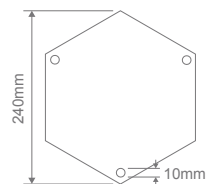

- Wall Bracket
- Pillar Mount
- Post Top
- Pendant
- Single Head on Post (1.25m, 1.9m, 2.26m)
- Twin Head on Post (1.4m, 2.05m, 2.4m)
- Triple Head on Post (2.4m)

Specification Features

Input Voltage:	240V
IP rating (IP):	43
Requires:	Lamp

Order Code:	Colour	Globe
15218		2xB22
15219		2xB22
15220		2xB22
15221		2xB22
15223		2xB22

AVIGNON-1P-1.9M

Diagrams / Additional

Order Code:	Colour	Globe
15224		1xB22
15225		1xB22
15226		1xB22
15227		1xB22
15229		1xB22