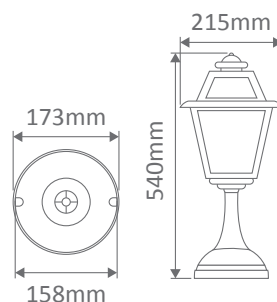

- Wall Bracket
- Pillar Mount
- Post Top
- Pendant
- Single Head on Post (1.25m, 1.9m, 2.26m)
- Twin Head on Post (1.4m, 2.05m, 2.4m)
- Triple Head on Post (2.4m)

Specification Features

Input Voltage:	240V
IP rating (IP):	43
Requires:	Lamp

AVIGNON-WB-S-UP

Diagrams / Additional

Order Code:	Colour	Globe
15194	Beige	1xB22
15195	Black	1xB22
15196	Burgundy	1xB22
15197	Green	1xB22
15199	White	1xB22

AVIGNON-WB-S-DN

Diagrams / Additional

Order Code:	Colour	Globe
15200	Beige	1xB22
15201	Black	1xB22
15202	Burgundy	1xB22
15203	Green	1xB22
15205	White	1xB22

AVIGNON-PILLAR

Diagrams / Additional

Order Code:	Colour	Globe
15206	Beige	1xB22
15207	Black	1xB22
15208	Burgundy	1xB22
15209	Green	1xB22
15211	White	1xB22

Avignon Multiple Application Exterior Light

AVIGNON-PTOP