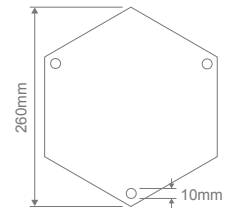

- Wall Bracket
- Pillar Mount
- Post Top
- Pendant
- Single Head on Post (1.25m, 1.9m, 2.26m)
- Twin Head on Post (1.4m, 2.05m, 2.4m)
- Triple Head on Post (2.4m)

Specification Features

Input Voltage:	240V
IP rating (IP):	43
Requires:	Lamp

Order Code:	Colour	Globe
15236		1xB22
15237		1xB22
15238		1xB22
15239		1xB22
15241		1xB22

AVIGNON-2P-2.4M

Diagrams / Additional

Order Code:	Colour	Globe
15242		2xB22
15243		2xB22
15244		2xB22
15245		2xB22
15247		2xB22