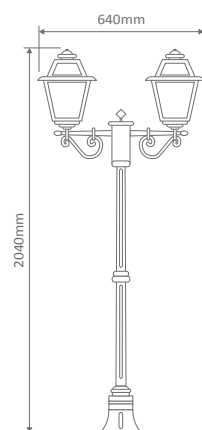

- Wall Bracket
- Pillar Mount
- Post Top
- Pendant
- Single Head on Post (1.25m, 1.9m, 2.26m)
- Twin Head on Post (1.4m, 2.05m, 2.4m)
- Triple Head on Post (2.4m)

Specification Features

Input Voltage:	240V
IP rating (IP):	43
Requires:	Lamp

AVIGNON-1P-1.25M

Diagrams / Additional

Order Code:	Colour	Globe
15212		1xB22
15213		1xB22
15214		1xB22
15215		1xB22
15217		1xB22

Avignon Multiple Application Exterior Light

AVIGNON-2P-1.4M

Diagrams / Additional

Order Code:	Colour	Globe
15218		2xB22
15219		2xB22
15220		2xB22
15221		2xB22
15223		2xB22

AVIGNON-1P-1.9M

Diagrams / Additional

Order Code:	Colour	Globe
15224		1xB22
15225		1xB22
15226		1xB22
15227		1xB22
15229		1xB22

AVIGNON-2P-2.05M

Diagrams / Additional

Order Code:	Colour	Globe
15230		2xB22
15231		2xB22
15232		2xB22
15233		2xB22
15235		2xB22

Avignon

Multiple Application Exterior Light

AVIGNON-1P-2.26M

Diagrams / Additional