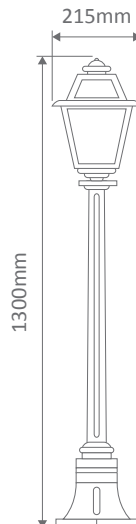

AVIGNON-1P-1.25M

Diagrams / Additional