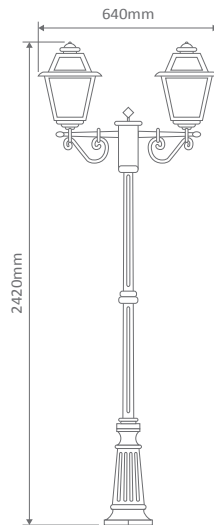

- Wall Bracket
- Pillar Mount
- Post Top
- Pendant
- Single Head on Post (1.25m, 1.9m, 2.26m)
- Twin Head on Post (1.4m, 2.05m, 2.4m)
- Triple Head on Post (2.4m)

Specification Features

Input Voltage:	240V
IP rating (IP):	43
Requires:	Lamp

Order Code:	Colour	Globe
15218		2xB22
15219		2xB22
15220		2xB22
15221		2xB22
15223		2xB22

AVIGNON-1P-1.9M

Diagrams / Additional

Order Code:	Colour	Globe
15224		1xB22
15225		1xB22
15226		1xB22
15227		1xB22
15229		1xB22

AVIGNON-2P-2.05M

Diagrams / Additional

Order Code:	Colour	Globe
15230		2xB22
15231		2xB22
15232		2xB22
15233		2xB22
15235		2xB22

Avignon

Multiple Application Exterior Light

AVIGNON-1P-2.26M

Diagrams / Additional

Order Code:	Colour	Globe
15236		1xB22
15237		1xB22
15238		1xB22
15239		1xB22
15241		1xB22

AVIGNON-2P-2.4M

Diagrams / Additional

Order Code:	Colour	Globe
15242		2xB22
15243		2xB22
15244		2xB22
15245		2xB22
15247		2xB22