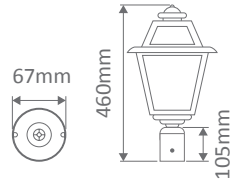

Avignon Multiple Application Exterior Light

AVIGNON-PTOP

Diagrams / Additional