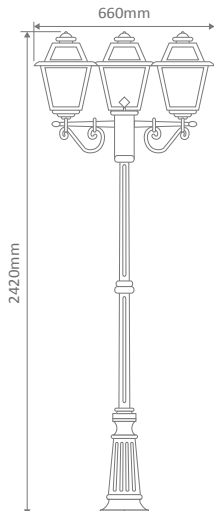

AVIGNON-3P-2.4M

Diagrams / Additional