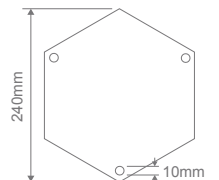

Order Code:	Colour	Globe
15212		1xB22
15213		1xB22
15214		1xB22
15215		1xB22
15217		1xB22