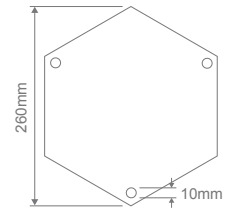

- Wall Bracket
- Pillar Mount
- Post Top
- Pendant
- Single Head on Post (1.25m, 1.9m, 2.26m)
- Twin Head on Post (1.4m, 2.05m, 2.4m)
- Triple Head on Post (2.4m)

Specification Features

Input Voltage:	240V
IP rating (IP):	43
Requires:	Lamp

Order Code:	Colour	Globe
15218		2xB22
15219		2xB22
15220		2xB22
15221		2xB22
15223		2xB22

AVIGNON-1P-1.9M

Diagrams / Additional

Order Code:	Colour	Globe
15224		1xB22
15225		1xB22
15226		1xB22
15227		1xB22
15229		1xB22

AVIGNON-2P-2.05M

Diagrams / Additional

Order Code:	Colour	Globe
15230		2xB22
15231		2xB22
15232		2xB22
15233		2xB22
15235		2xB22

Avignon

Multiple Application Exterior Light

AVIGNON-1P-2.26M

Diagrams / Additional

Order Code:	Colour	Globe
15236		1xB22
15237		1xB22
15238		1xB22
15239		1xB22
15241		1xB22

AVIGNON-2P-2.4M

Diagrams / Additional

Order Code:	Colour	Globe
15242		2xB22
15243		2xB22
15244		2xB22
15245		2xB22
15247		2xB22