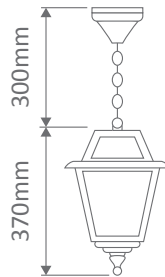

AVIGNON-PDT

Diagrams / Additional