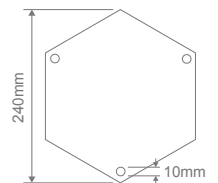

Order Code:	Colour	Globe
15218		2xB22
15219		2xB22
15220		2xB22
15221		2xB22
15223		2xB22