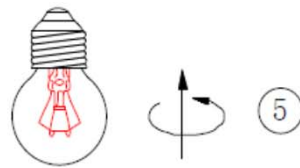

ITEM NO.:AVERA EX15/175

- Disclaimer:
- Tools not included
 - Shade ring attached on lamp holder
 - Globe(s) not included

240V ~ 50Hz E27 Max.25W x1

telbix.

NOTE: GLOBE NOT INCLUDED

IMPORTANT
Must be installed by a qualified electrical contractor.
Install in accordance with AS/NZ3000