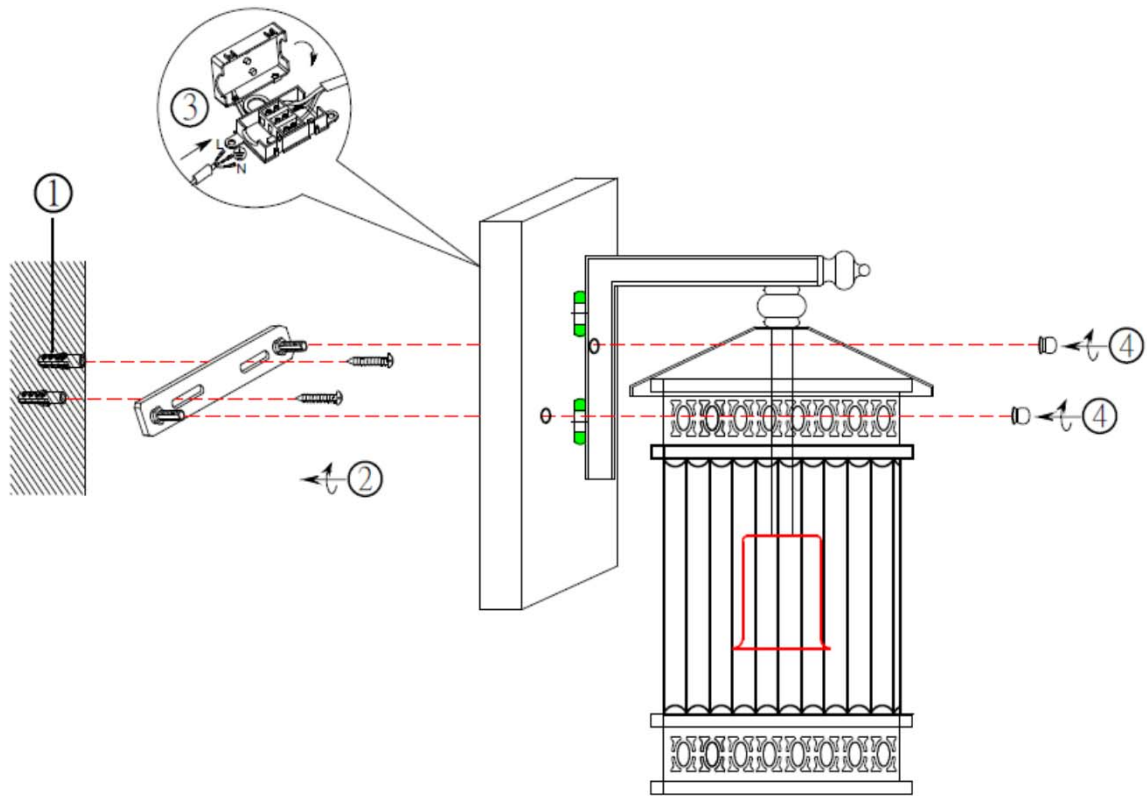

ITEM NO.:AVERA EX15/175

- Disclaimer:
- Tools not included
 - Shade ring attached on lamp holder
 - Globe(s) not included

240V ~ 50Hz E27 Max.25W x1

telbix.

NOTE: GLOBE NOT INCLUDED

IMPORTANT
Must be installed by a qualified electrical contractor.
Install in accordance with AS/NZ3000