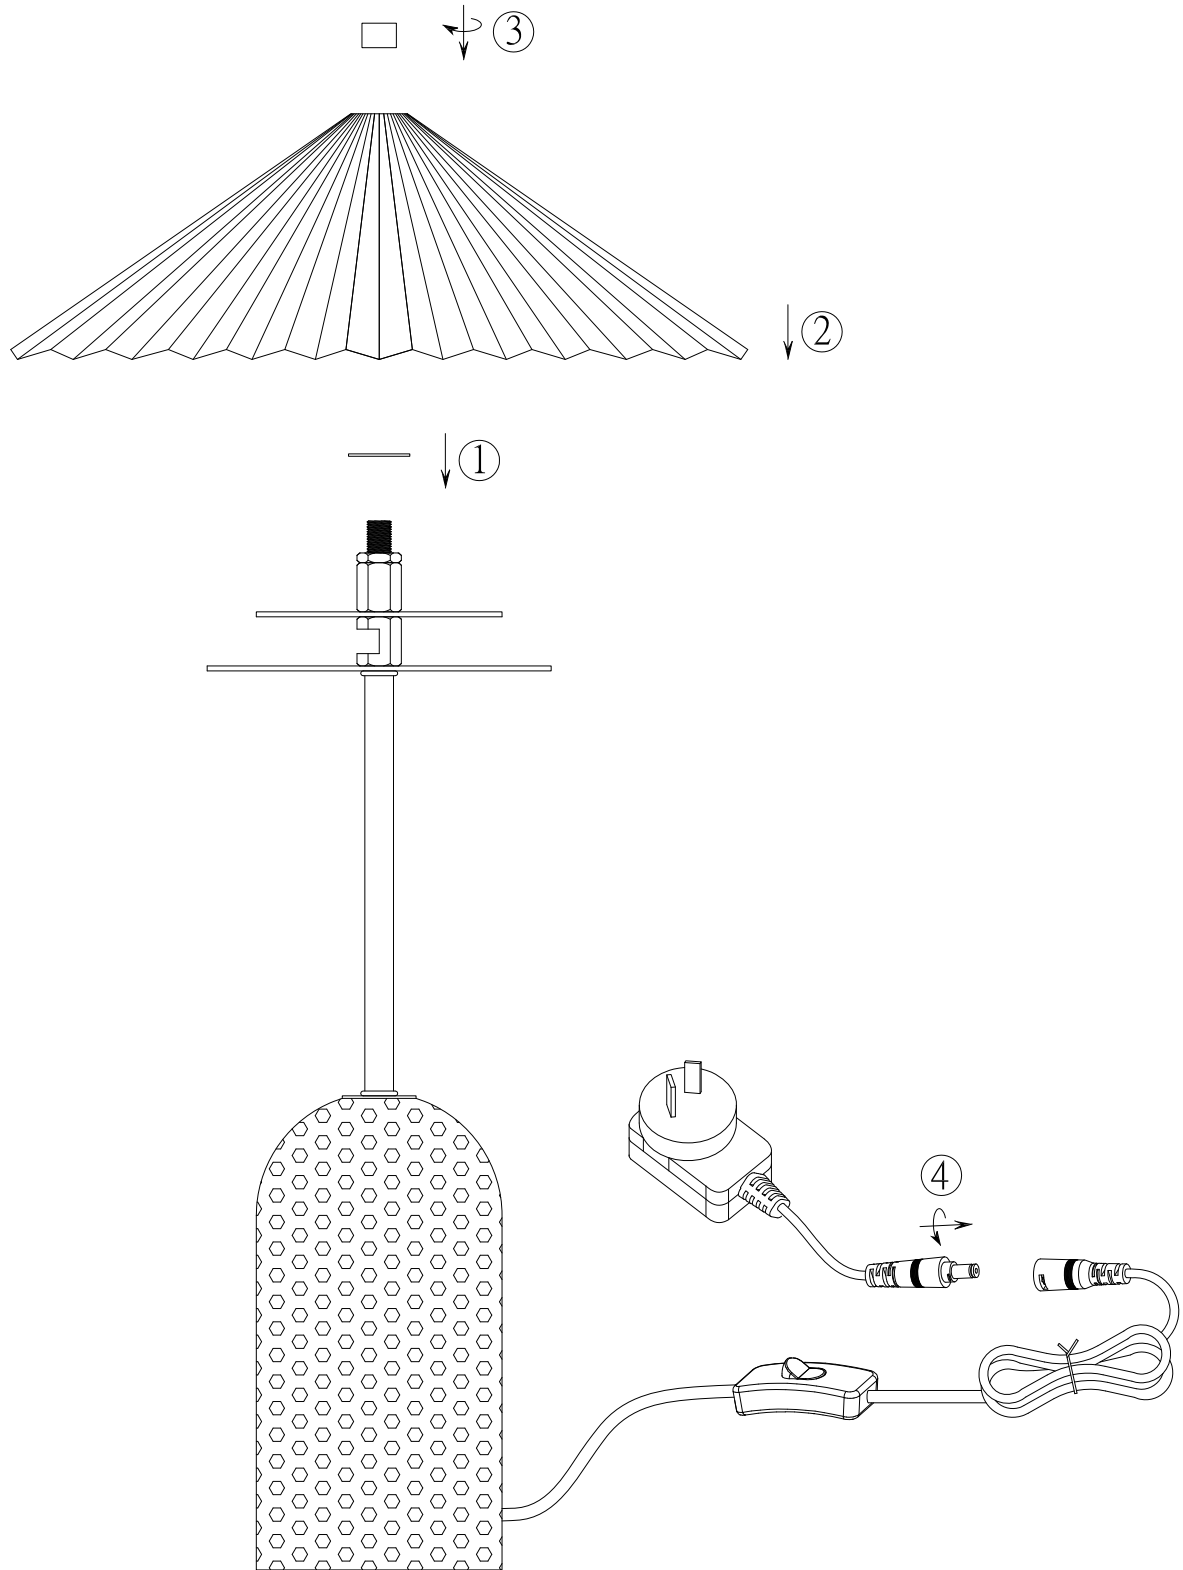

ITEM NO.: ARVANE TL

Telbix.

240V ~ 50Hz LED 8W 3000K
NON-DIM