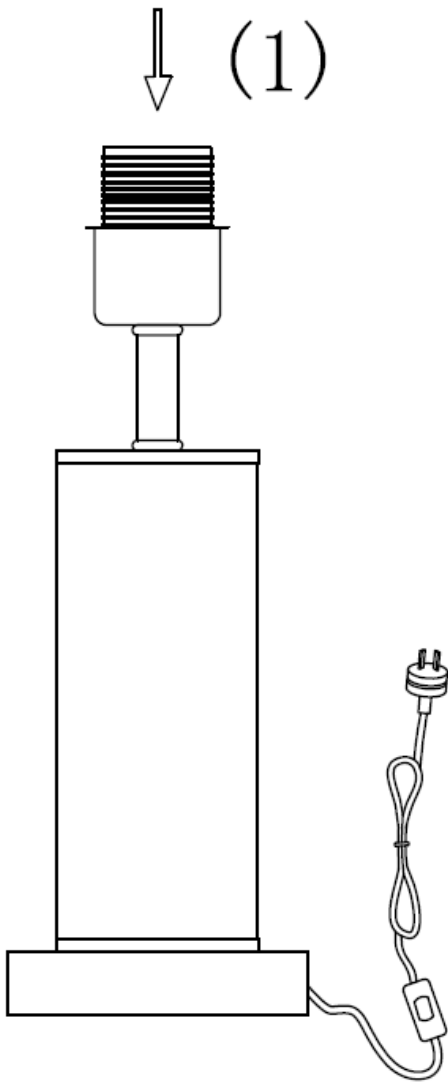

ITEM NO.: ARTIZO TL

Disclaimer:
/ Tools not included
 Shade ring attached on lamp holder
 Globe(s) not included

IP20

240V - 50Hz E27 Max.25Wx1

Telbix.

NOTE: GLOBE NOT INCLUDED