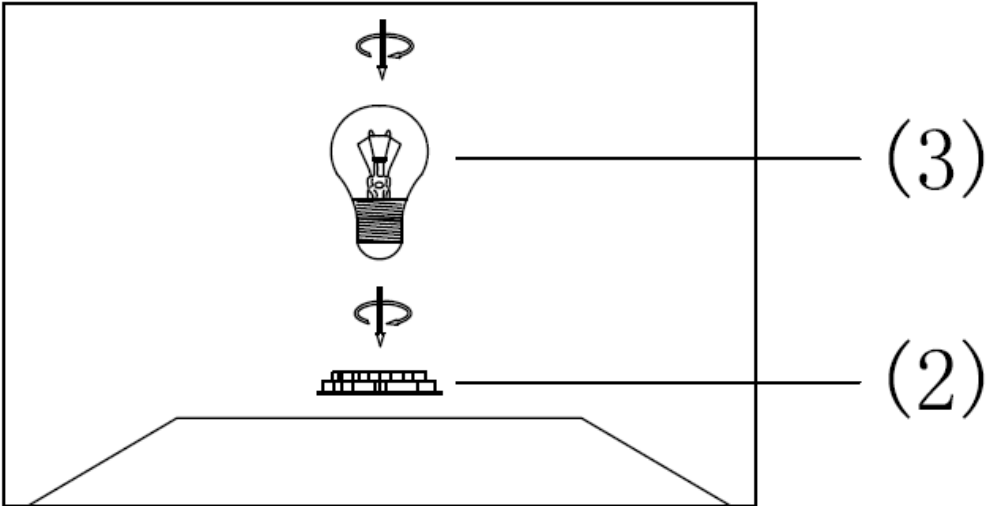

ITEM NO.: ARTIZO TL

Disclaimer:
/ Tools not included
 Shade ring attached on lamp holder
 Globe(s) not included

IP20

240V - 50Hz E27 Max.25Wx1

Telbix.

NOTE: GLOBE NOT INCLUDED