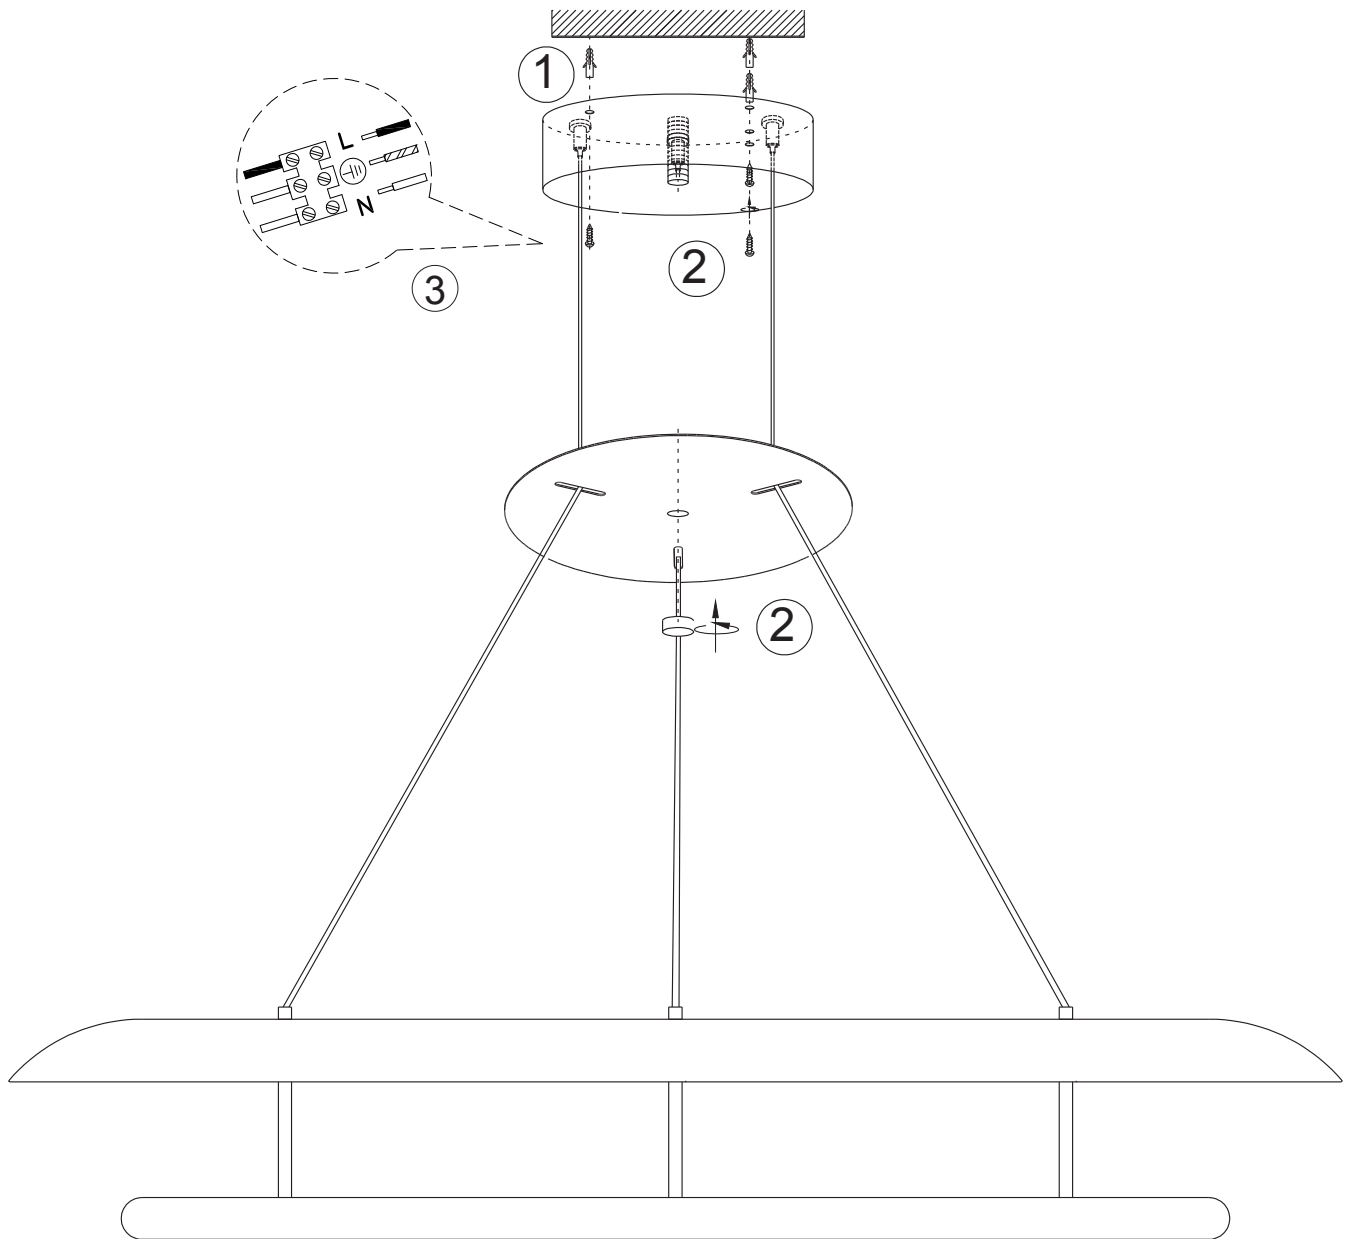

ITEM NO.: ARIVA PE106

IP20

240V ~ 50Hz LED 46W

3000K-4000K-5000K

TRAILING EDGE DIMMER

Telbix.

IMPORTANT

Must be installed by a qualified electrical contractor.