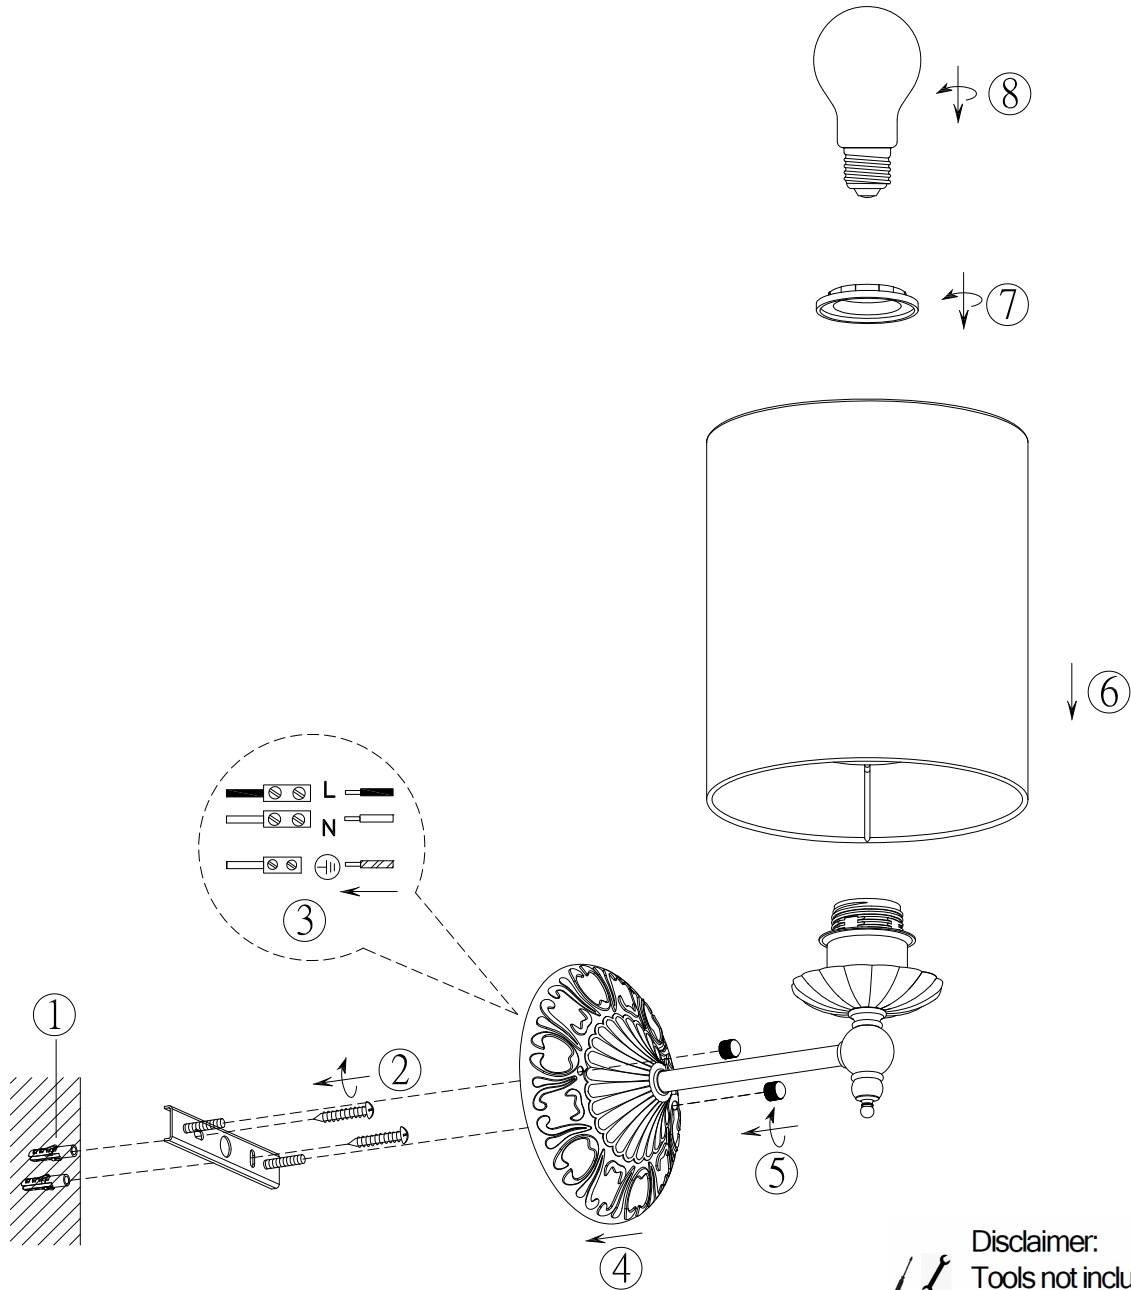

ITEM NO.: ARGOS WB

Disclaimer:
/ Tools not included
 Shade ring attached on lamp holder
 Globe(s) not included

Telbix.

240V ~ 50Hz E27 Max.25W x 1
GLOBE NOT INCLUDED

IMPORTANT
Must be installed by
a qualified electrical
contractor.
Install in accordance
with AS/NZS3000