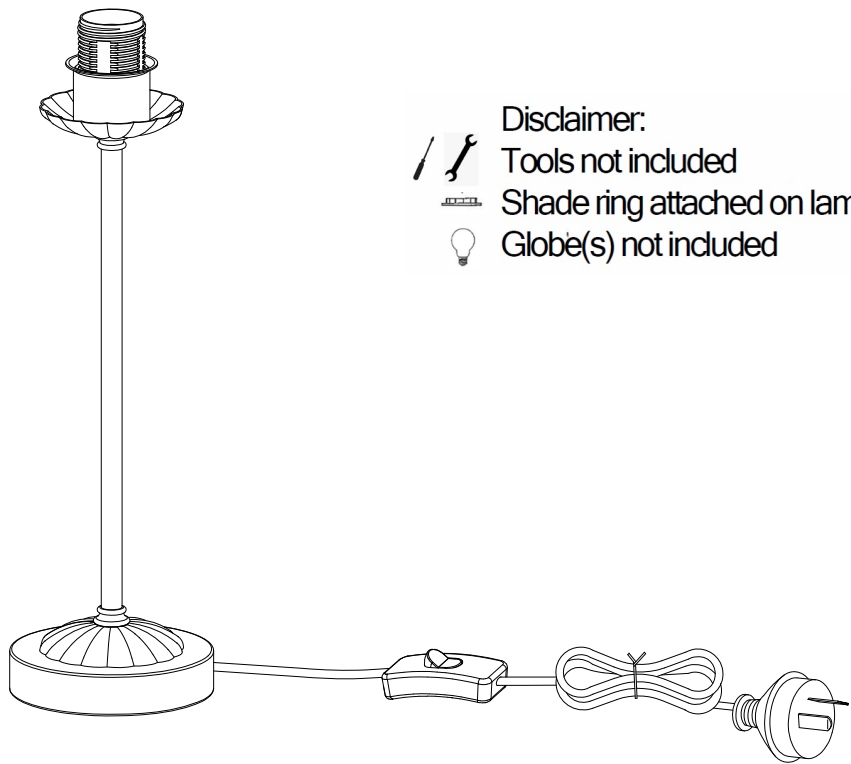

ITEM NO.: ARGOS TL

- Disclaimer:
-  Tools not included
 -  Shade ring attached on lamp holder
 -  Globe(s) not included

Telbix.

240V ~ 50Hz E27 Max.25W x 1
GLOBE: NOT INCLUDED