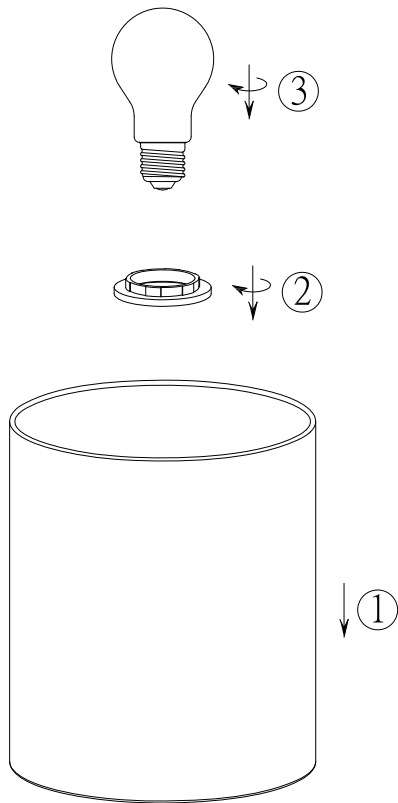

ITEM NO.: ARGOS TL

- Disclaimer:
-  Tools not included
 -  Shade ring attached on lamp holder
 -  Globe(s) not included

Telbix.

240V ~ 50Hz E27 Max.25W x 1
GLOBE: NOT INCLUDED