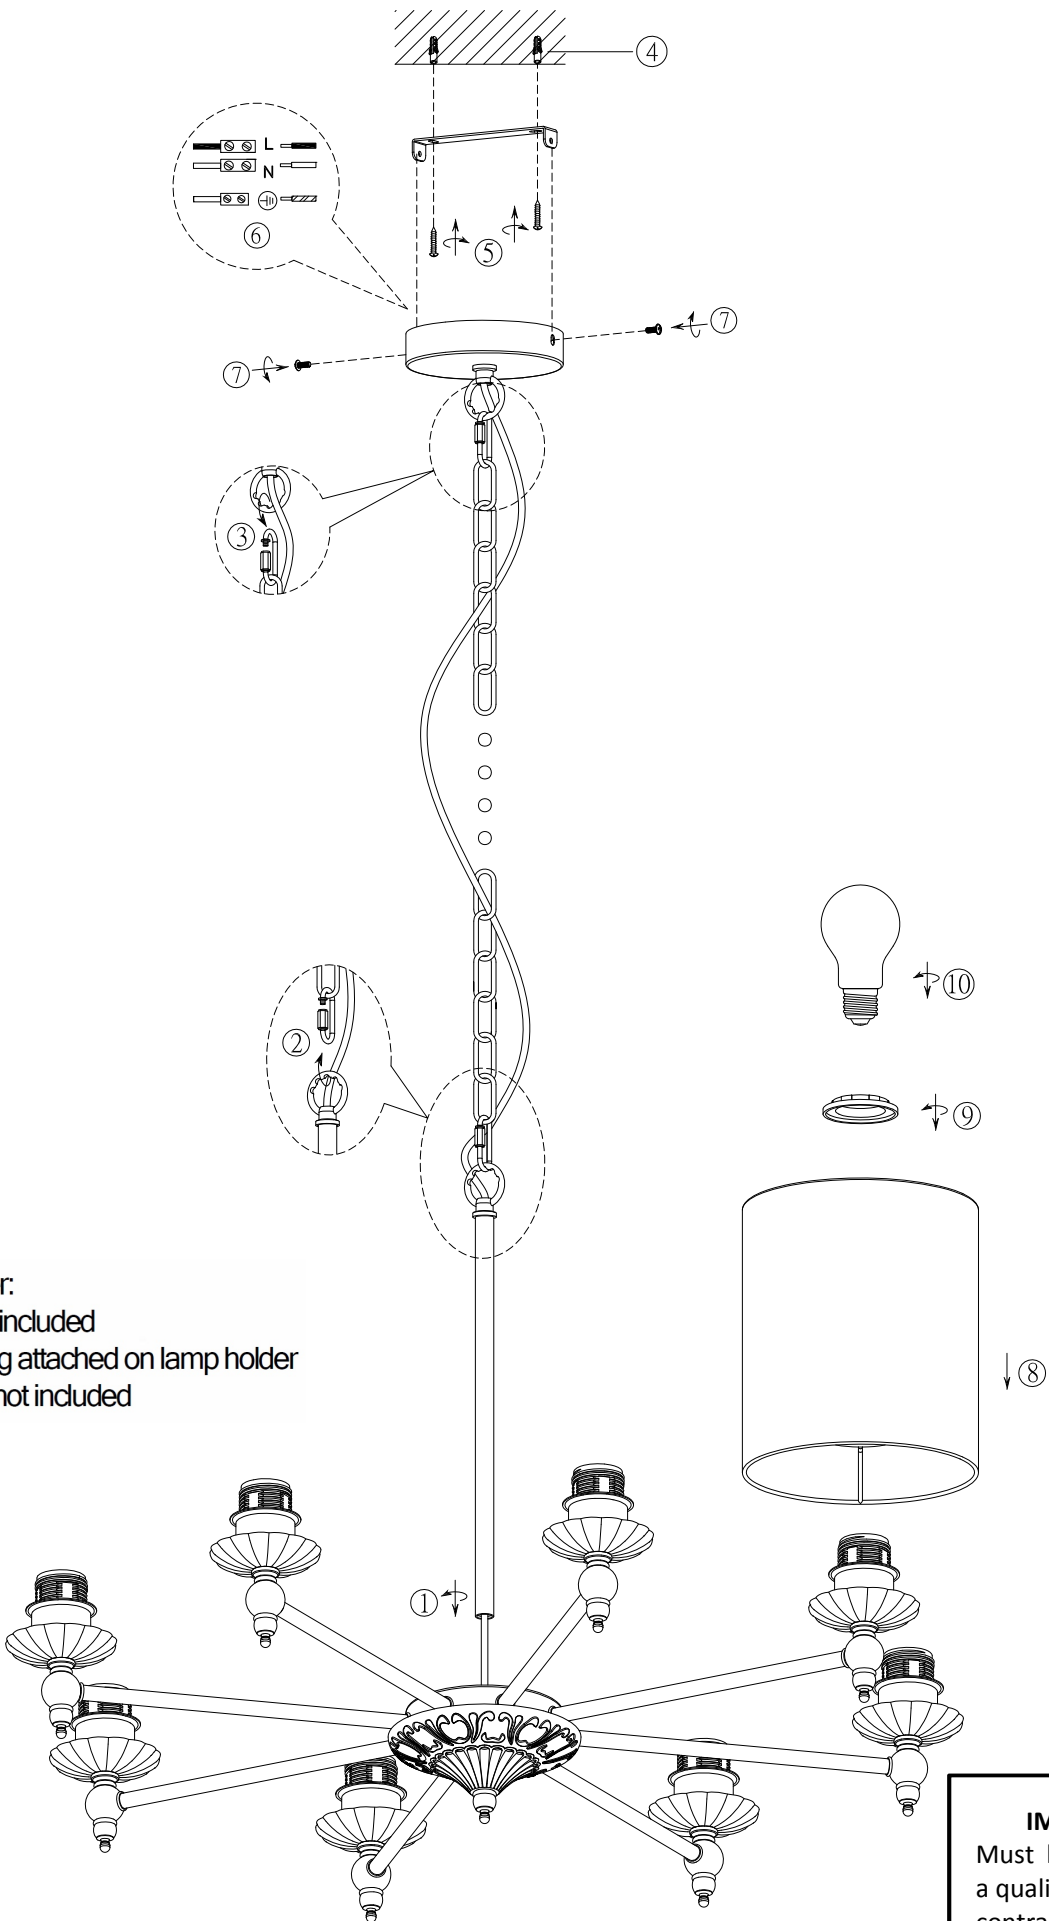

ITEM NO.: ARGOS PE8

Disclaimer:  
 Tools not included  
 Shade ring attached on lamp holder  
 Globe(s) not included

**Telbix.**

240V ~ 50Hz E27 Max.25W x 8  
 NOTE: GLOBE NOT INCLUDED

**IMPORTANT**  
 Must be installed by a qualified electrical contractor. Install in accordance with AS/NZS3000