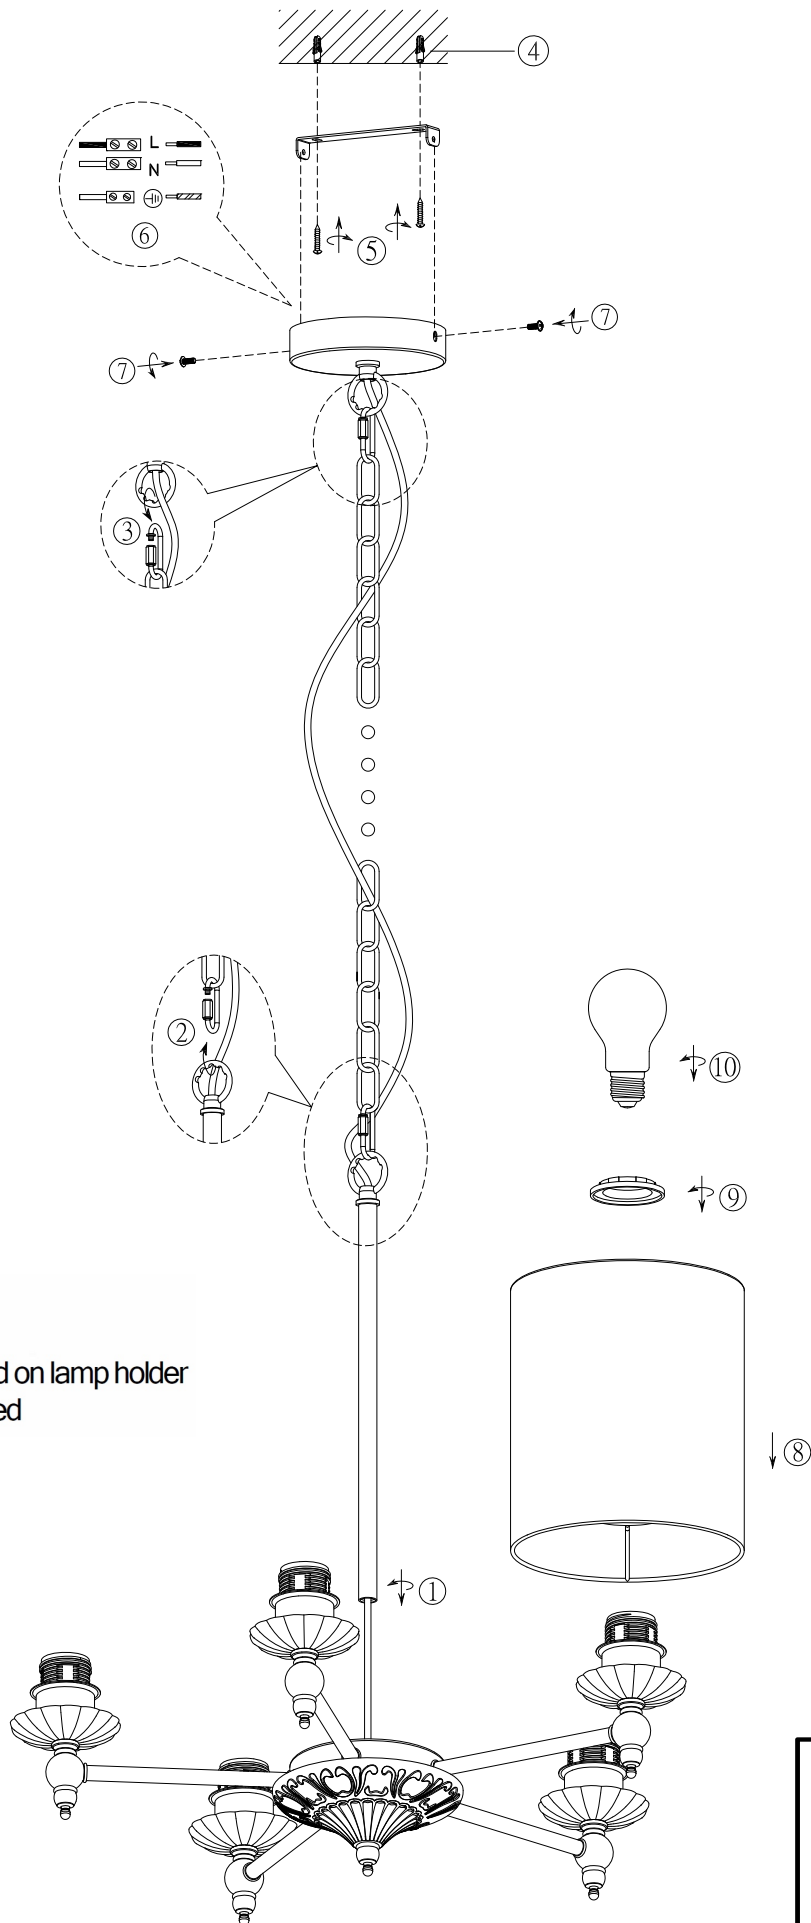

ITEM NO.: ARGOS PE5

Disclaimer:

Tools not included

Shade ring attached on lamp holder

Globe(s) not included

Telbix.

240V ~ 50Hz E27 Max.25W x 5
NOTE: GLOBE NOT INCLUDED

IMPORTANT