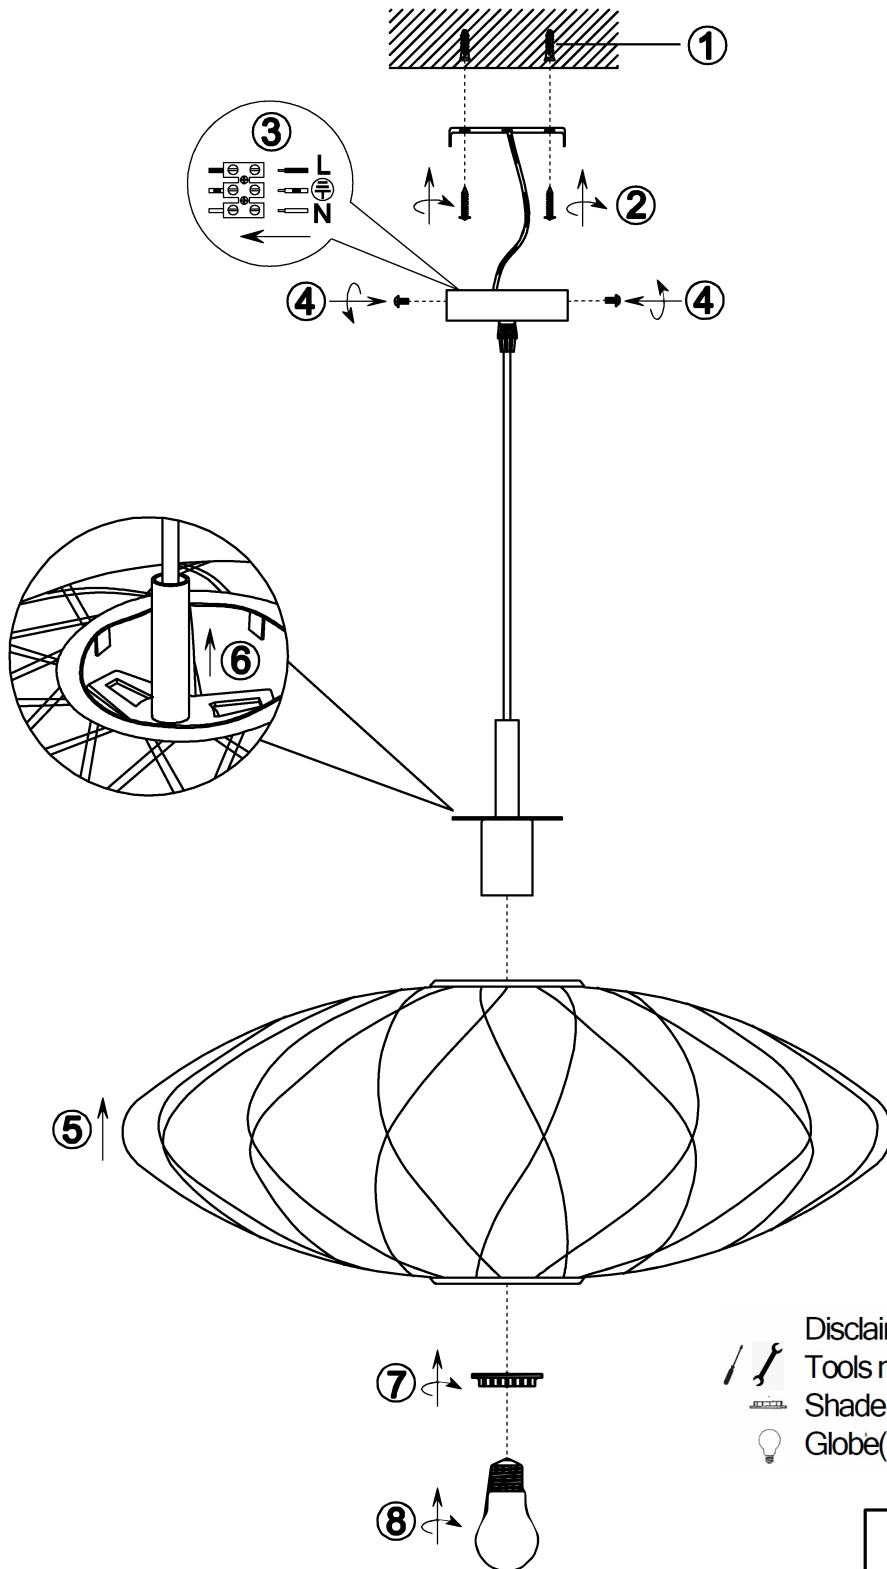

ITEM NO.: ARAGON PE75-WH

Disclaimer:

Tools not included

Shade ring attached on lamp holder

Globe(s) not included

240V~50Hz E27 max. 100W

NOTE: GLOBE NOT INCLUDED

Telbix.