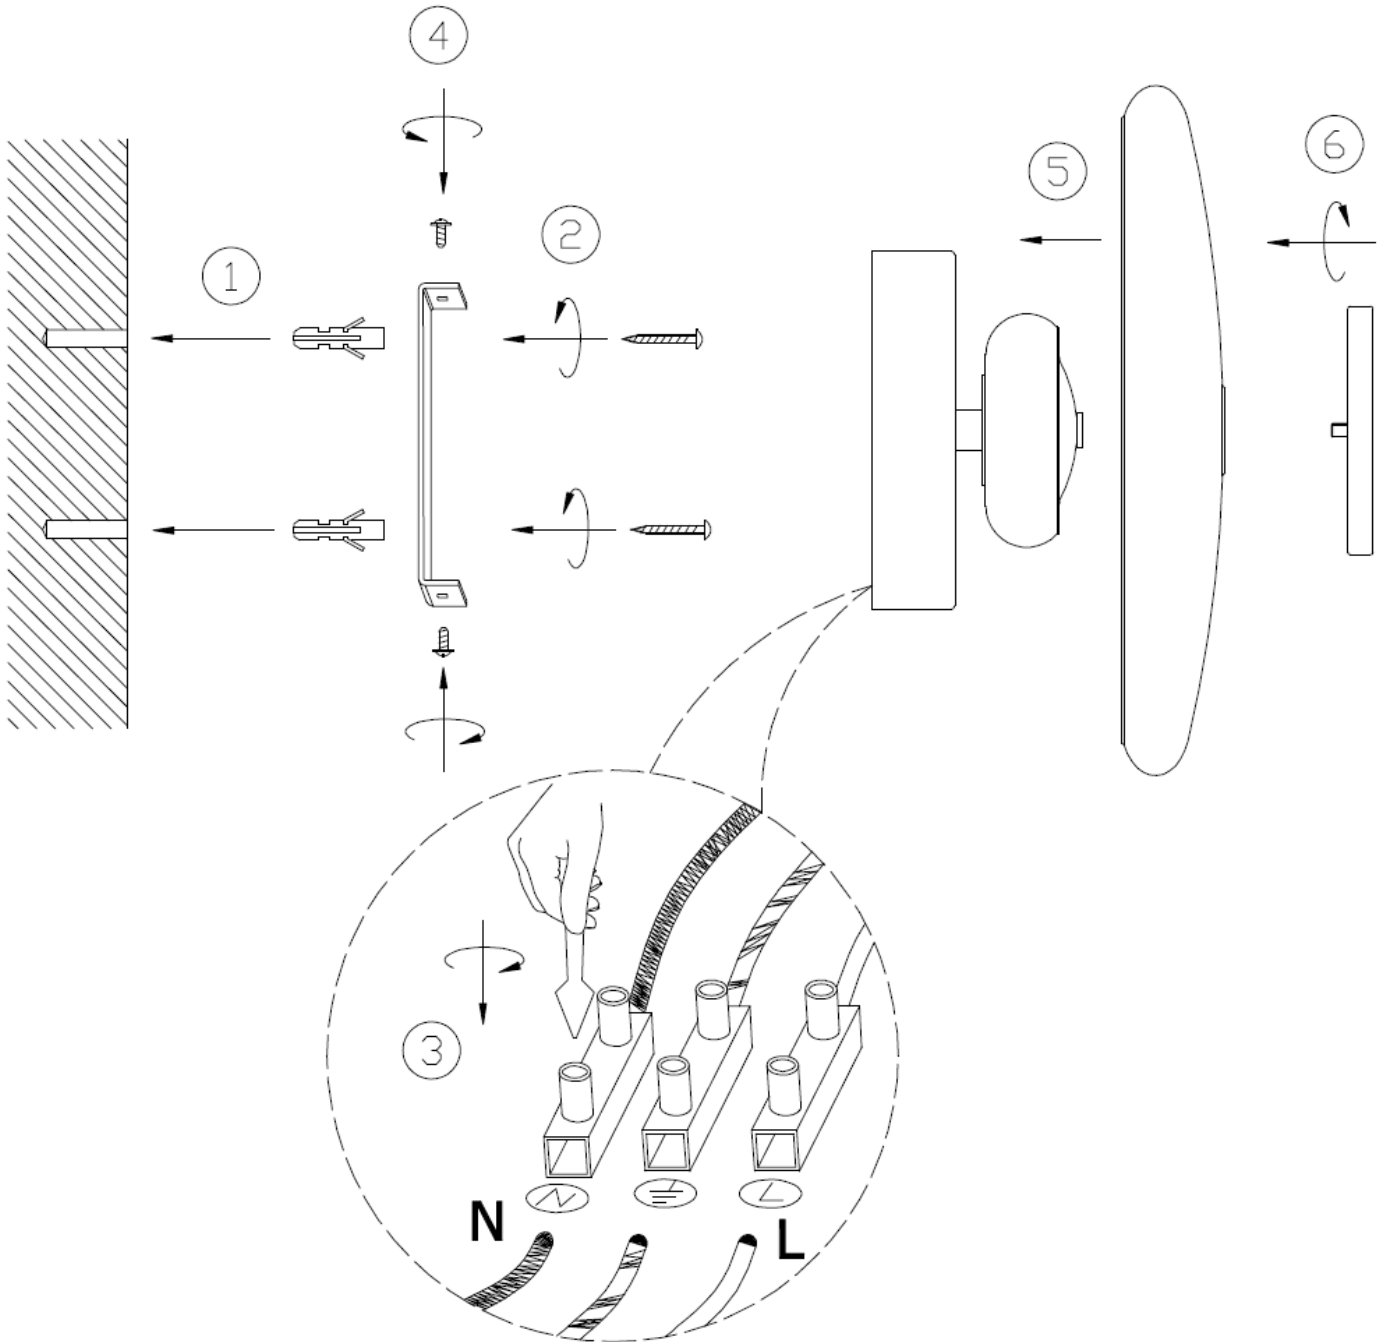

ITEM NO.:AMITY WB25

240V ~ 50Hz LED 8W 3000K
NON-DIM

IMPORTANT
Must be installed by
a qualified electrical
contractor.
Install in accordance
with AS/NSZ3000