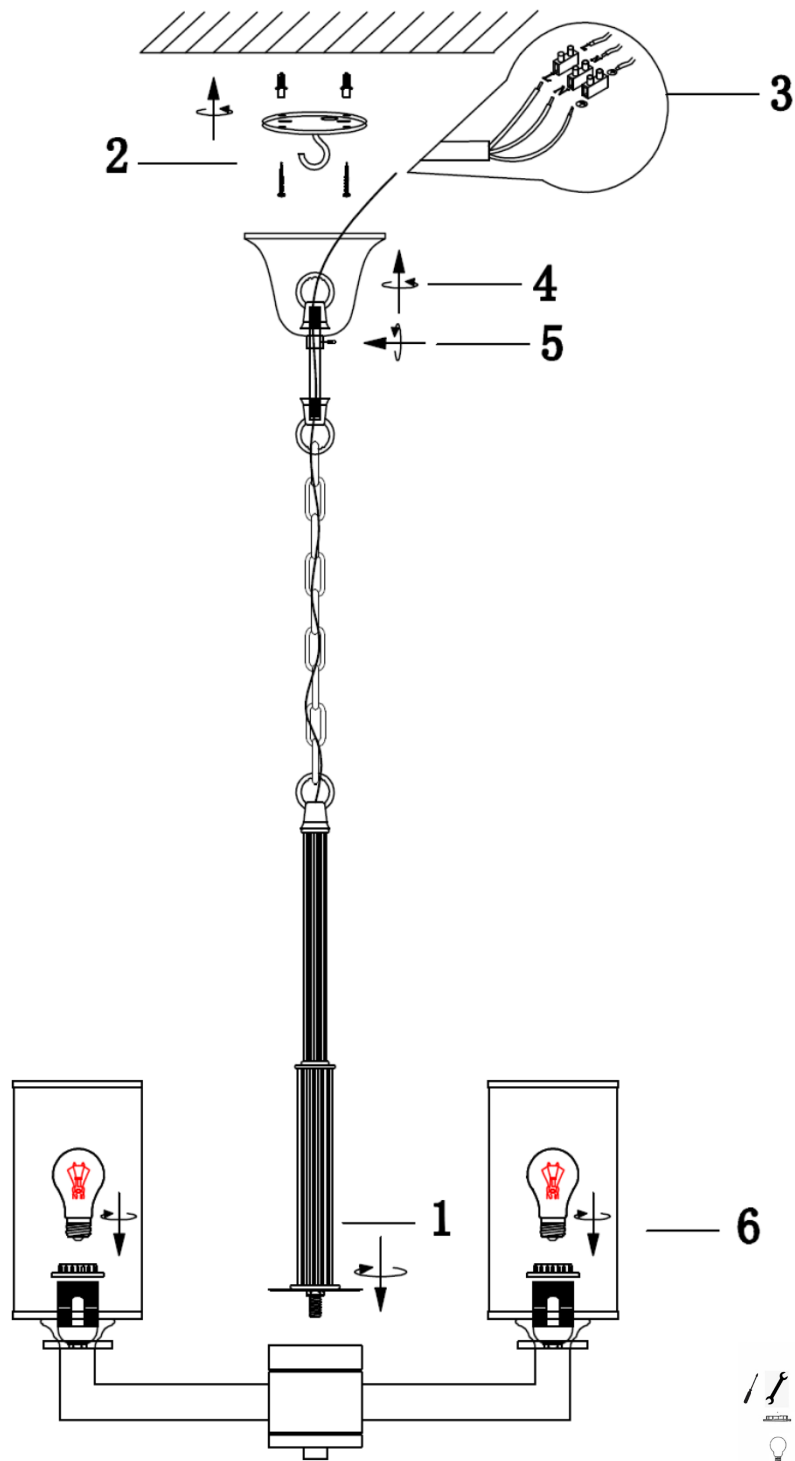

ITEM NO.:AHERN PE3 CP/OP

240V ~ 50Hz E27 Max.25W x3
NOTE: GLOBE NOT INCLUDED

telbix.

Disclaimer:
/ / Tools not included
..... Shade ring attached on lamp holder
💡 Globe(s) not included

IMPORTANT
Must be installed by
a qualified electrical
contractor.
Install in accordance
with AS/NZ3000