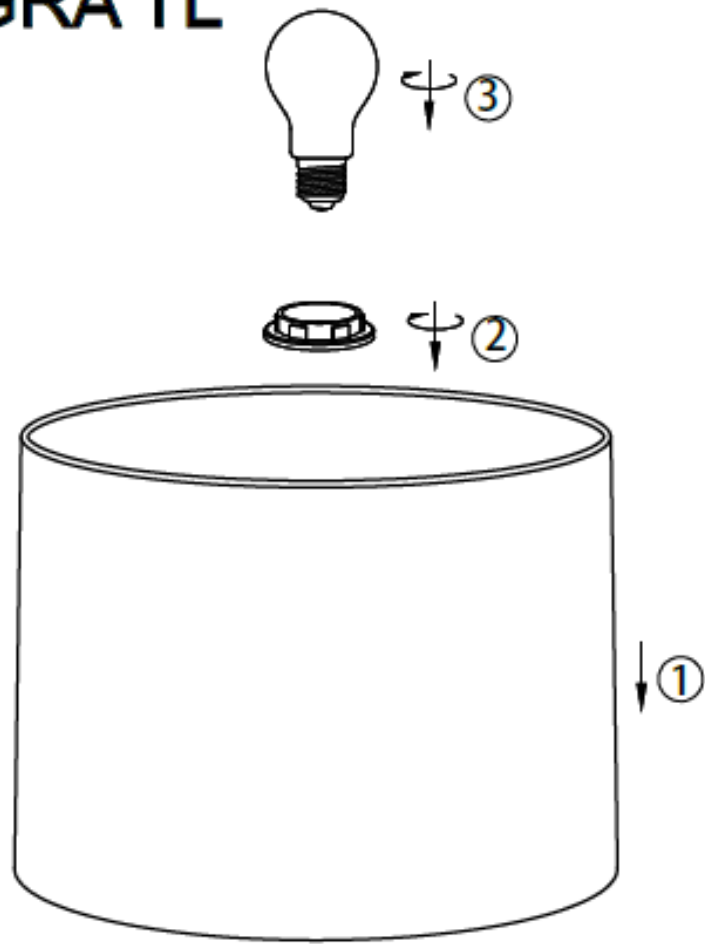

ITEMNO.:AGRA TL

- Disclaimer:
-  Tools not included
 -  Shade ring attached on lamp holder
 -  Globe(s) not included

240V ~ 50Hz E27 Max.25W x1

NOTE: GLOBE NOT INCLUDED

Telbix.