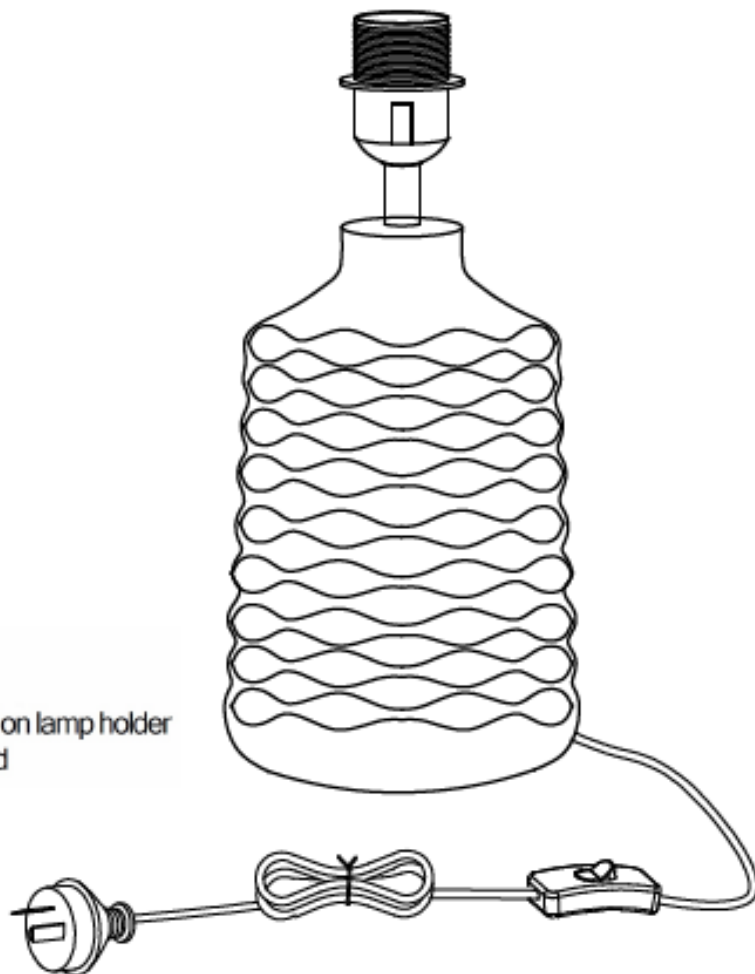

ITEMNO.:AGRA TL

- Disclaimer:
-  Tools not included
 -  Shade ring attached on lamp holder
 -  Globe(s) not included

240V ~ 50Hz E27 Max.25W x1

NOTE: GLOBE NOT INCLUDED

Telbix.