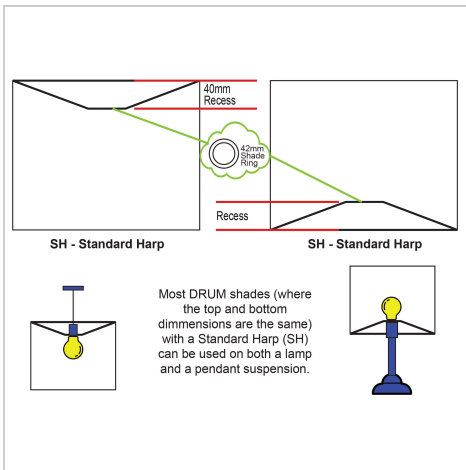

Lamp Shade Bottom Dim	50
Lamp Shade Side Dim	30
Lamp Shade Dimensions	D500
Shade Fitting Type	Top or Bottom
Primary Material	FABRIC
Supplier Code	OL91903
UPI	9324879216425
In The Box	1 x Shade
Warranty / Guarantee	12 Month Replacement Guarantee

Images

Unless stated, fittings do not include globes (bulbs). No representations are made as to the suitability of this product for your application. All fixed lights (other than DIY lights) should be installed by a licensed electrical contractor. Due to continuing product development, some specifications may change over time. Refer to our detailed Terms and Conditions, online at: www.oriel-lighting.com.au | Details and specifications are current at the time of printing, and with constant product development, subject to change.

(c) Oriel Lighting

quality lighting at affordable prices | specifications subject to change without notice - check the website for the latest information | www.oriel-lighting.com.au