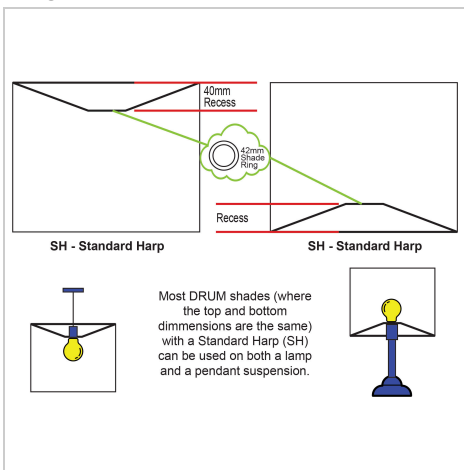

Lamp Shade Bottom Dim	50
Lamp Shade Side Dim	30
Lamp Shade Dimensions	D500
Shade Fitting Type	Top or Bottom
Primary Material	FABRIC
Supplier Code	OL91901
UPI	9324879216302
In The Box	1 x Shade
Warranty / Guarantee	12 Month Replacement Guarantee

Images

Unless stated, fittings do not include globes (bulbs). No representations are made as to the suitability of this product for your application. All fixed lights (other than DIY lights) should be installed by a licensed electrical contractor. Due to continuing product development, some specifications may change over time. Refer to our detailed Terms and Conditions, online at: www.oriel-lighting.com.au | Details and specifications are current at the time of printing, and with constant product development, subject to change.

(c) Oriel Lighting

quality lighting at affordable prices | specifications subject to change without notice - check the website for the latest information | www.oriel-lighting.com.au