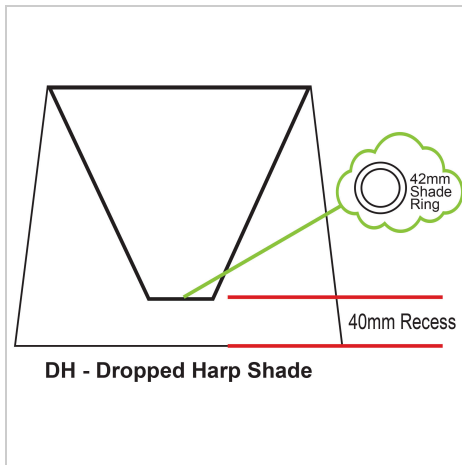

Lamp Shade Bottom Dim	43
Lamp Shade Side Dim	27
Lamp Shade Dimensions	T340 B430 H270
Shade Fitting Type	Bottom
Primary Material	FABRIC
PLU	91947
Supplier Code	OL91947
UPI	9324879219747
In The Box	1 x Shade
Accessories - Required	1 Year replacement guarantee
Warranty / Guarantee	12 Month Replacement Guarantee

Images

Unless stated, fittings do not include globes (bulbs). No representations are made as to the suitability of this product for your application. All fixed lights (other than DIY lights) should be installed by a licensed electrical contractor. Due to continuing product development, some specifications may change over time. Refer to our detailed Terms and Conditions, online at: www.orient-lighting.com.au | Details and specifications are current at the time of printing, and with constant product development, subject to change.

(c) Orient Lighting

quality lighting at affordable prices | specifications subject to change without notice - check the website for the latest information | www.orient-lighting.com.au