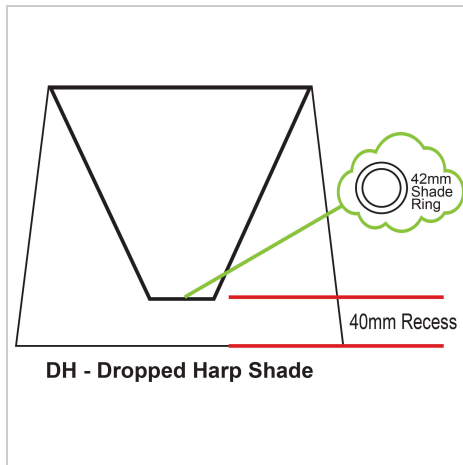

Lamp Shade Bottom Dim	43
Lamp Shade Side Dim	27
Lamp Shade Dimensions	T340 B430 H270
Shade Fitting Type	Bottom
Primary Material	FABRIC
PLU	91946
Supplier Code	OL91946
UPI	9324879219730
In The Box	1 x Shade
Accessories - Required	1 Year replacement guarantee
Warranty / Guarantee	12 Month Replacement Guarantee

Images

Unless stated, fittings do not include globes (bulbs). No representations are made as to the suitability of this product for your application. All fixed lights (other than DIY lights) should be installed by a licensed electrical contractor. Due to continuing product development, some specifications may change over time. Refer to our detailed Terms and Conditions, online at: www.orient-lighting.com.au | Details and specifications are current at the time of printing, and with constant product development, subject to change.

(c) Orient Lighting

quality lighting at affordable prices | specifications subject to change without notice - check the website for the latest information | www.orient-lighting.com.au