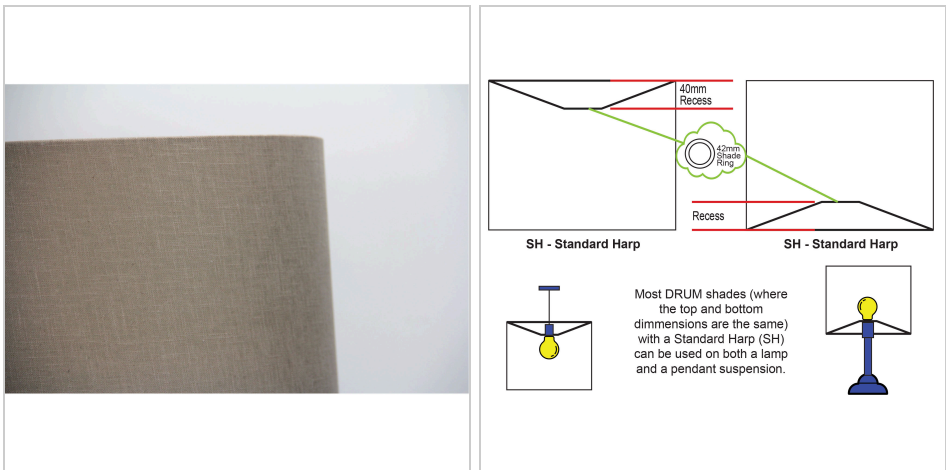

Lamp Shade Bottom Dim	40
Lamp Shade Side Dim	25
Lamp Shade Dimensions	D400
Shade Fitting Type	Top or Bottom
Primary Material	FABRIC
Supplier Code	OL91911
UPI	9324879216401
In The Box	1 x Shade
Warranty / Guarantee	12 Month Replacement Guarantee

Images

Unless stated, fittings do not include globes (bulbs). No representations are made as to the suitability of this product for your application. All fixed lights (other than DIY lights) should be installed by a licensed electrical contractor. Due to continuing product development, some specifications may change over time. Refer to our detailed Terms and Conditions, online at: www.orient-lighting.com.au | Details and specifications are current at the time of printing, and with constant product development, subject to change.

(c) Oriel Lighting

quality lighting at affordable prices | specifications subject to change without notice - check the website for the latest information | www.orient-lighting.com.au