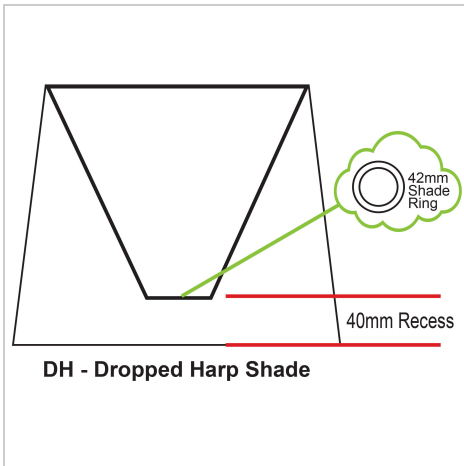

Primary Material	FABRIC
Supplier Code	OL91748
UPI	9324879220293
In The Box	1 x Shade
Warranty / Guarantee	12 Month Replacement Guarantee

Images

Unless stated, fittings do not include globes (bulbs). No representations are made as to the suitability of this product for your application. All fixed lights (other than DIY lights) should be installed by a licensed electrical contractor. Due to continuing product development, some specifications may change over time. Refer to our detailed Terms and Conditions, online at: www.orient-lighting.com.au | Details and specifications are current at the time of printing, and with constant product development, subject to change.

(c) Orient Lighting

quality lighting at affordable prices | specifications subject to change without notice - check the website for the latest information | www.orient-lighting.com.au