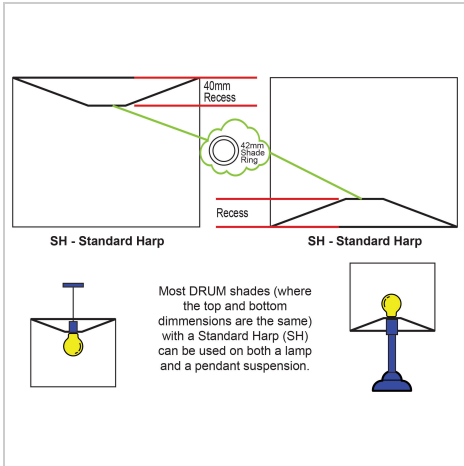

Primary Material	FABRIC
Supplier Code	OL91869
UPI	9324879220569
In The Box	1 x Shade
Warranty / Guarantee	12 Month Replacement Guarantee

Images

Unless stated, fittings do not include globes (bulbs). No representations are made as to the suitability of this product for your application. All fixed lights (other than DIY lights) should be installed by a licensed electrical contractor. Due to continuing product development, some specifications may change over time. Refer to our detailed Terms and Conditions, online at: www.orient-lighting.com.au | Details and specifications are current at the time of printing, and with constant product development, subject to change.

(c) Orient Lighting

quality lighting at affordable prices | specifications subject to change without notice - check the website for the latest information | www.orient-lighting.com.au