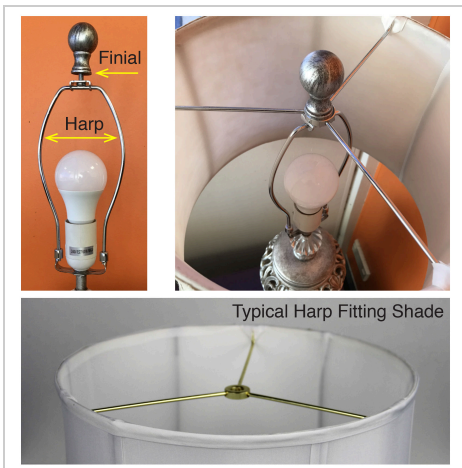

Lamp Shade Bottom Dim	35
Lamp Shade Side Dim	25
Shade Fitting Type	Top HARP Mount only
Primary Material	FABRIC
Supplier Code	OL91788
UPI	9324879216746
In The Box	1 x Shade
Warranty / Guarantee	12 Month Replacement Guarantee

Images

Unless stated, fittings do not include globes (bulbs). No representations are made as to the suitability of this product for your application. All fixed lights (other than DIY lights) should be installed by a licensed electrical contractor. Due to continuing product development, some specifications may change over time. Refer to our detailed Terms and Conditions, online at: www.orient-lighting.com.au | Details and specifications are current at the time of printing, and with constant product development, subject to change.

(c) Orient Lighting

quality lighting at affordable prices | specifications subject to change without notice - check the website for the latest information | www.orient-lighting.com.au