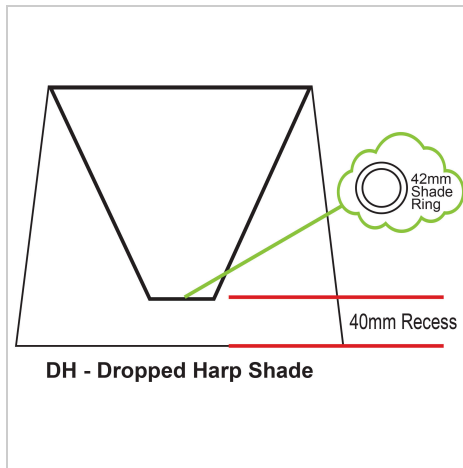

Lamp Shade Bottom Dim	35
Lamp Shade Side Dim	25
Shade Fitting Type	Bottom
Primary Material	FABRIC
Supplier Code	OL91917
UPI	9324879216562
In The Box	1 x Shade
Warranty / Guarantee	12 Month Replacement Guarantee

Images

Unless stated, fittings do not include globes (bulbs). No representations are made as to the suitability of this product for your application. All fixed lights (other than DIY lights) should be installed by a licensed electrical contractor. Due to continuing product development, some specifications may change over time. Refer to our detailed Terms and Conditions, online at: www.orient-lighting.com.au | Details and specifications are current at the time of printing, and with constant product development, subject to change.

(c) Orient Lighting

quality lighting at affordable prices | specifications subject to change without notice - check the website for the latest information | www.orient-lighting.com.au