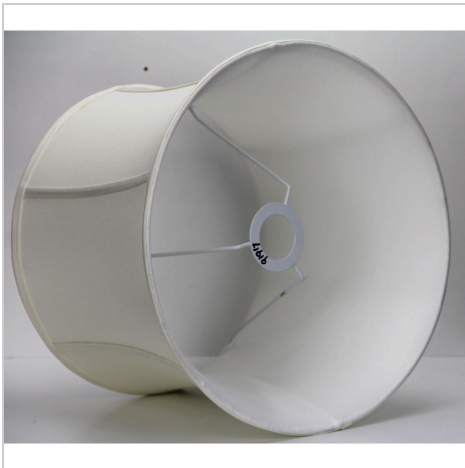

Lamp Shade Bottom Dim	35
Lamp Shade Side Dim	25
Shade Fitting Type	Bottom
Primary Material	FABRIC
Supplier Code	OL91917
UPI	9324879216562
In The Box	1 x Shade
Warranty / Guarantee	12 Month Replacement Guarantee

Images

Unless stated, fittings do not include globes (bulbs). No representations are made as to the suitability of this product for your application. All fixed lights (other than DIY lights) should be installed by a licensed electrical contractor. Due to continuing product development, some specifications may change over time. Refer to our detailed Terms and Conditions, online at: www.orient-lighting.com.au | Details and specifications are current at the time of printing, and with constant product development, subject to change.

(c) Orient Lighting

quality lighting at affordable prices | specifications subject to change without notice - check the website for the latest information | www.orient-lighting.com.au