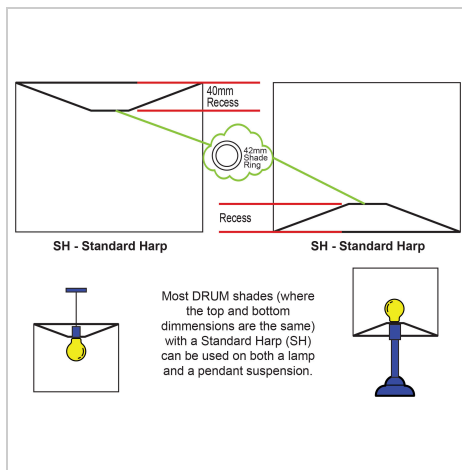

Lamp Shade Bottom Dim	30
Lamp Shade Side Dim	22.5
Lamp Shade Dimensions	D300
Shade Fitting Type	Top or Bottom
Primary Material	FABRIC
Supplier Code	OL91906
UPI	9324879216456
In The Box	1 x Shade
Warranty / Guarantee	12 Month Replacement Guarantee

Images

Unless stated, fittings do not include globes (bulbs). No representations are made as to the suitability of this product for your application. All fixed lights (other than DIY lights) should be installed by a licensed electrical contractor. Due to continuing product development, some specifications may change over time. Refer to our detailed Terms and Conditions, online at: www.oriel-lighting.com.au | Details and specifications are current at the time of printing, and with constant product development, subject to change.

(c) Oriel Lighting

quality lighting at affordable prices | specifications subject to change without notice - check the website for the latest information | www.oriel-lighting.com.au