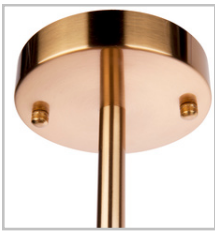

ZARA PENDANT - ROUND BRASS

20549

Art Deco grandeur is evident in the delicate elegance of our Zara Pendant collection. Hand-made glass rods drape effortlessly over a plated brass frame, hanging in modest harmony. The Zara pendant exudes exceptional class, providing a dramatic play of light and softly diffused glow.

Specifications

Partial Assembly Required | 11.00 kg

67cm Dia x 35cm H

6 x E27 - Edison Screw - max 25w - Smart Globe Compatible
(globe/s not included)

1 Year Warranty - Electrical

Dust Regularly

ZARA RANGE

harmonious glow

ZARA TABLE LAMP
Base: 25cm Dia
Overall Height: 67cm

ZARA FLOOR LAMP
28cm Dia x 170cm H

**ZARA PENDANT
- ROUND BRASS**
67cm Dia x 35cm H

**ZARA PENDANT
- ROUND BLACK**
67cm Dia x 35cm H

**ZARA PENDANT
- LONG BRASS**
25cm Dia x 66cm H

**ZARA PENDANT
- PETITE BRASS**
24cm Dia x 54cm H

**ZARA PENDANT
- 3 TIER BRASS**
60cm Dia x 80cm H

**ZARA WALL SCONCE
- BRASS**
39cm W x 17.5cm D x 22cm H